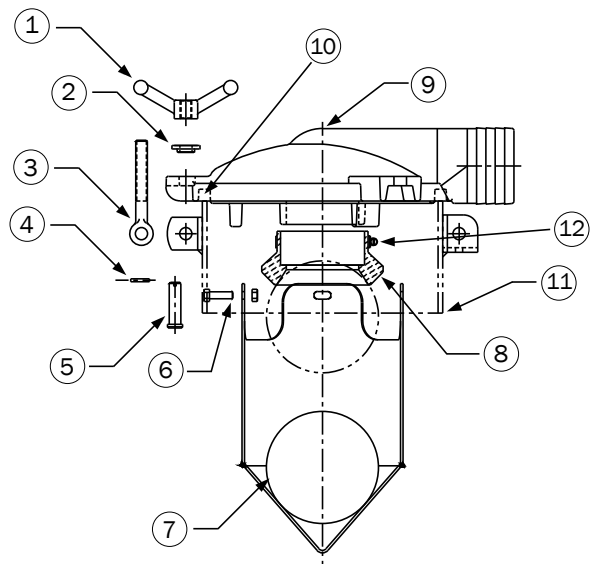

Challenger Series

VACUUM PUMPS & BLOWERS

12" Low Profile | Primary Shutoff – Aluminium Lid

FEATURES:

- 4" Buna Ball Seat
- Low Profile Design
- Wingnut Closure
- 5/8" Square Buna Gasket
- 6" or 8" Stainless Float Ball
- 3" or 4" Hose Barb Connection
- Aluminum Lid [CAST IN THE USA]
- 8" or 10" Corrosion Resistant Stainless Steel Ball Cage
- Weldable neck available in Carbon/Stainless Steel and Aluminum

Available with lube nuts
See Accessories
Section E - Fasteners

12" Low Profile Primary Shutoff | Parts List

PART NUMBER	LID	NECK	WEIGHT	PRICE
200-1206-3HB	12" CAST ALUMINUM, 3" HB	CARBON STEEL 6"	47 LBS	
200-1206-4HB	12" CAST ALUMINUM, 4" HB	CARBON STEEL 6"	47 LBS	
204-1206-3HB	12" CAST ALUMINUM, 3" HB	ALUMINUM 6"	32 LBS	
204-1206-4HB	12" CAST ALUMINUM, 4" HB	ALUMINUM 6"	39 LBS	
208-1206-3HB	12" CAST ALUMINUM, 3" HB	STAINLESS STEEL 6"	45 LBS	
208-1206-4HB	12" CAST ALUMINUM, 4" HB	STAINLESS STEEL 6"	52 LBS	
200-1206-4HB-10	12" CAST ALUMINUM, 4" HB	CARBON STEEL 6"	---	
204-1206-4HB-10	12" CAST ALUMINUM, 4" HB	ALUMINUM 6"	---	
208-1206-4HB-10	12" STAINLESS STEEL, 4" HB	ALUMINUM 6"	---	

12" Low Profile Primary Shutoff | Replacement Parts

ITEM	PART NUMBER	DESCRIPTION
1	284-102-CP	WINGNUT, CARBON, 5/8 UNC THREAD
	284-100-CSP	WINGNUT, SS PLATED, 5/8 UNC THREAD
2	280-875-AFW	7/8 FLAT WASHER
3	284-351-1C	EYEBOLT, NON-CODE, 5/8 UNC X 5" LG
	284-350-1CSP	EYEBOLT, CODE, 5/8 UNC X 4.5" LG SS
4	280-704-S	COTTER PIN, 1/8X.1.5" SS
	284-450-1CS	E-CLIP
5	284-400-1C	CLEVIS PIN
	284-400-1CS	CLEVIS PIN, SS
6	SEE DESC	3/8-13 X 1-1/4 LG 18-8 SS BOLT, LW & NUT
7	414-600-SS	6" STAINLESS STEEL FLOAT BALL
8	416-400-B	4" BUNA BALL SEAT
9	226-120-ALU-3HB	3" HOSE BARB CAST 356 ALUMINUM LID
	226-120-ALU-4HB	4" HOSE BARB CAST 356 ALUMINUM LID
10	286-706-12L	BUNA GASKET, 12" LID
11	228-1206-C	NECK, CARBON, 12" X 6" GOL
	228-1206-1A	NECK, ALUMINUM, 12" X 6" GOL
	228-1206-S	NECK, STAINLESS STEEL, 12" X 6" GOL
12	416-400-1WC	CLAMP FOR 4" BALL SEAT
*	282-800-1S	8" 304 SS BALL CAGE