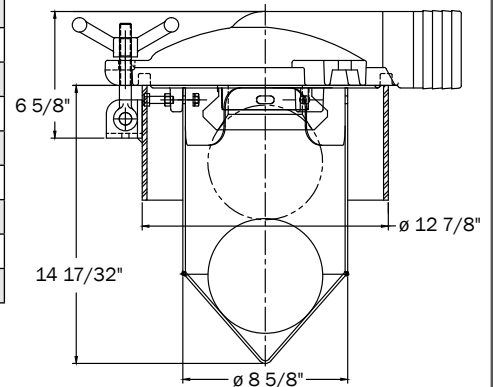

Challenger Series

VACUUM PUMPS & BLOWERS

12" Low Profile | Primary Shutoff – Aluminium Lid

FEATURES:

- 4" Buna Ball Seat
- Low Profile Design
- Wingnut Closure
- 5/8" Square Buna Gasket
- 6" or 8" Stainless Float Ball
- 3" or 4" Hose Barb Connection
- Aluminum Lid [CAST IN THE USA]
- 8" or 10" Corrosion Resistant Stainless Steel Ball Cage
- Weldable neck available in Carbon/Stainless Steel and Aluminum

Available with lube nuts
See Accessories
Section E - Fasteners

12" Low Profile Primary Shutoff | Parts List

PART NUMBER	LID	NECK	WEIGHT	PRICE
200-1206-3HB	12" CAST ALUMINUM, 3" HB	CARBON STEEL 6"	47 LBS	
200-1206-4HB	12" CAST ALUMINUM, 4" HB	CARBON STEEL 6"	47 LBS	
204-1206-3HB	12" CAST ALUMINUM, 3" HB	ALUMINUM 6"	32 LBS	
204-1206-4HB	12" CAST ALUMINUM, 4" HB	ALUMINUM 6"	39 LBS	
208-1206-3HB	12" CAST ALUMINUM, 3" HB	STAINLESS STEEL 6"	45 LBS	
208-1206-4HB	12" CAST ALUMINUM, 4" HB	STAINLESS STEEL 6"	52 LBS	
200-1206-4HB-10	12" CAST ALUMINUM, 4" HB	CARBON STEEL 6"	---	
204-1206-4HB-10	12" CAST ALUMINUM, 4" HB	ALUMINUM 6"	---	
208-1206-4HB-10	12" STAINLESS STEEL, 4" HB	ALUMINUM 6"	---	

12" Low Profile Primary Shutoff | Replacement Parts

ITEM	PART NUMBER	DESCRIPTION
1	284-102-CP	WINGNUT, CARBON, 5/8 UNC THREAD
	284-100-CSP	WINGNUT, SS PLATED, 5/8 UNC THREAD
2	280-875-AFW	7/8 FLAT WASHER
3	284-351-1C	EYEBOLT, NON-CODE, 5/8 UNC X 5" LG
	284-350-1CSP	EYEBOLT, CODE, 5/8 UNC X 4.5" LG SS
4	280-704-S	COTTER PIN, 1/8X.1.5" SS
	284-450-1CS	E-CLIP
5	284-400-1C	CLEVIS PIN
	284-400-1CS	CLEVIS PIN, SS
6	SEE DESC	3/8-13 X 1-1/4 LG 18-8 SS BOLT, LW & NUT
7	414-600-SS	6" STAINLESS STEEL FLOAT BALL
8	416-400-B	4" BUNA BALL SEAT
9	226-120-ALU-3HB	3" HOSE BARB CAST 356 ALUMINUM LID
	226-120-ALU-4HB	4" HOSE BARB CAST 356 ALUMINUM LID
10	286-706-12L	BUNA GASKET, 12" LID
11	228-1206-C	NECK, CARBON, 12" X 6" GOL
	228-1206-1A	NECK, ALUMINUM, 12" X 6" GOL
	228-1206-S	NECK, STAINLESS STEEL, 12" X 6" GOL
12	416-400-1WC	CLAMP FOR 4" BALL SEAT
*	282-800-1S	8" 304 SS BALL CAGE