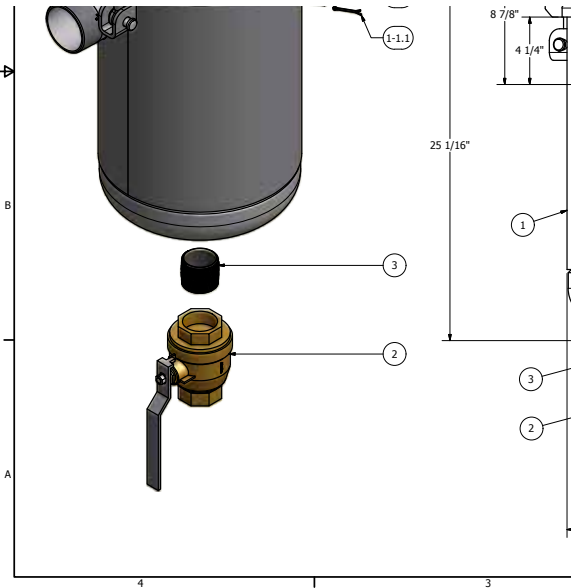

## Secondary Shutoffs | 10 & 14 Gallon Moisture Traps

\*\*\*WARNING\*\*\* CFM RATINGS VARY WITH THE VOLATILITY OF THE PRODUCT BEING PUMPED

\*\* 10 GALLON - TO 400 CFM

\*\* 14 GALLON - TO 500 CFM

### FEATURES:

- Available in Carbon/Stainless and Aluminum
- Body materials \_\_\_\_\_
- Stainless Steel Deflector Plate
- 8" Corrosion Resistant Stainless Steel Ball Cage
- 6" Stainless Steel Float Ball
- 3" or 4" Buna Ball Seat
- Wingnut Closure
- 5/8" Square Buna Gasket

10 Gallon, 3" NPT, Carbon

Available with lube nuts  
See Accessories  
Section E - Fasteners