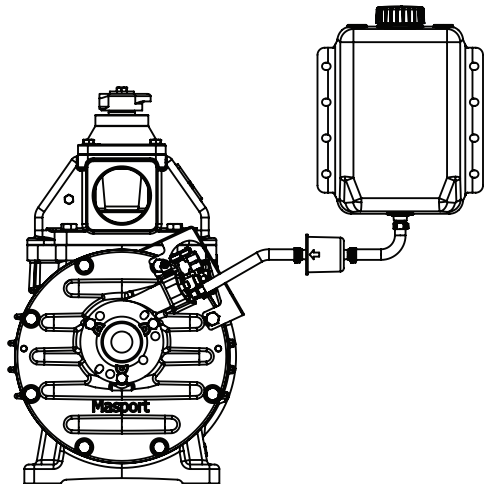

Oil Reservoir Kit

Instructions

Mounting Instructions

The oil reservoir tank must be mounted higher than the oil feed connection on the pump to ensure that oil will be fed by gravity to the oil pump.

Exploded View

No.	Description	Code	Qty
1	Lubricator Tank	36001	1
2	Hose Clamp	24310	4
3	Hose 1/4"	24299	1
4	Inline Oil Filter	26006	1