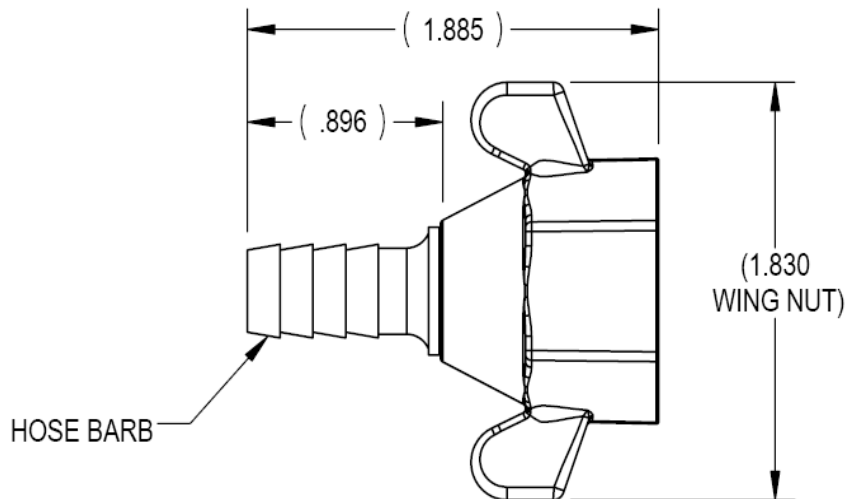

SWIVEL FITTINGS

- 2 4 - 9 6
- 0 - 1/4" Barb
 - 1 - 3/8" Barb
 - 2 - 1/2" Barb
 - 3 - 5/8" Barb
 - 4 - 3/4" Barb
 - 2 - Straight
 - 3 - Elbow
 - 3 - Polypropylene
 - 4 - Nylon

STRAIGHT SWIVEL FITTING

ELBOW SWIVEL FITTING

POLYPROPYLENE Fittings

| Straight Swivel Barb with Wingnut - POLYPROPYLENE | | |
|---|--------------|------------------------|
| | Model | Description |
|  | 234-2906 | 1/4" Barb – 1/2" NPT-F |
|  | 234-2916 | 3/8" Barb – 1/2" NPT-F |
|  | 234-2926 | 1/2" Barb – 1/2" NPT-F |
|  | 234-2936 | 5/8" Barb – 1/2" NPT-F |
|  | 234-2946 | 3/4" Barb – 1/2" NPT-F |
| Elbow Swivel Barb with Wingnut - POLYPROPYLENE | | |
|  | 234-3906 | 1/4" Barb – 1/2" NPT-F |
|  | 234-3916 | 3/8" Barb – 1/2" NPT-F |
|  | 234-3926 | 1/2" Barb – 1/2" NPT-F |
|  | 234-3936 | 5/8" Barb – 1/2" NPT-F |
|  | 234-3946 | 3/4" Barb – 1/2" NPT-F |

NYLON Fittings

| Straight Swivel Barb with Wingnut - NYLON | | |
|---|--------------|------------------------|
| | Model | Description |
|  | 244-2906 | 1/4" Barb – 1/2" NPT-F |
|  | 244-2916 | 3/8" Barb – 1/2" NPT-F |
|  | 244-2926 | 1/2" Barb – 1/2" NPT-F |
|  | 244-2936 | 5/8" Barb – 1/2" NPT-F |
|  | 244-2946 | 3/4" Barb – 1/2" NPT-F |
| Elbow Swivel Barb with Wingnut - NYLON | | |
|  | 244-3906 | 1/4" Barb – 1/2" NPT-F |
|  | 244-3916 | 3/8" Barb – 1/2" NPT-F |
|  | 244-3926 | 1/2" Barb – 1/2" NPT-F |
|  | 244-3936 | 5/8" Barb – 1/2" NPT-F |
|  | 244-3946 | 3/4" Barb – 1/2" NPT-F |