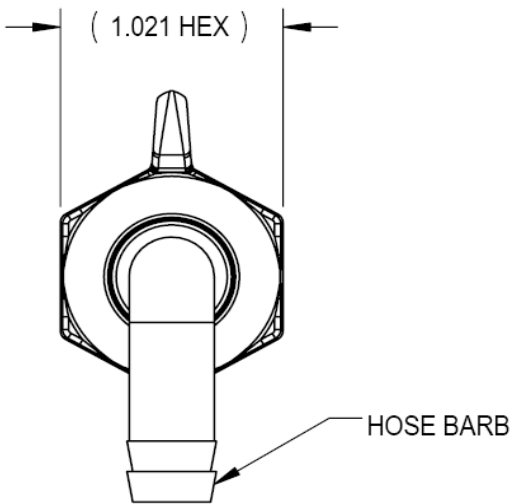

SWIVEL FITTINGS

- 2 4 - 9 6
- 0 - 1/4" Barb
 - 1 - 3/8" Barb
 - 2 - 1/2" Barb
 - 3 - 5/8" Barb
 - 4 - 3/4" Barb
 - 2 - Straight
 - 3 - Elbow
 - 3 - Polypropylene
 - 4 - Nylon

STRAIGHT SWIVEL FITTING

ELBOW SWIVEL FITTING

POLYPROPYLENE Fittings

| Straight Swivel Barb with Wingnut - POLYPROPYLENE | | |
|---|--------------|------------------------|
| | Model | Description |
|  | 234-2906 | 1/4" Barb – 1/2" NPT-F |
|  | 234-2916 | 3/8" Barb – 1/2" NPT-F |
|  | 234-2926 | 1/2" Barb – 1/2" NPT-F |
|  | 234-2936 | 5/8" Barb – 1/2" NPT-F |
|  | 234-2946 | 3/4" Barb – 1/2" NPT-F |
| Elbow Swivel Barb with Wingnut - POLYPROPYLENE | | |
|  | 234-3906 | 1/4" Barb – 1/2" NPT-F |
|  | 234-3916 | 3/8" Barb – 1/2" NPT-F |
|  | 234-3926 | 1/2" Barb – 1/2" NPT-F |
|  | 234-3936 | 5/8" Barb – 1/2" NPT-F |
|  | 234-3946 | 3/4" Barb – 1/2" NPT-F |

NYLON Fittings

| Straight Swivel Barb with Wingnut - NYLON | | |
|---|--------------|------------------------|
| | Model | Description |
|  | 244-2906 | 1/4" Barb – 1/2" NPT-F |
|  | 244-2916 | 3/8" Barb – 1/2" NPT-F |
|  | 244-2926 | 1/2" Barb – 1/2" NPT-F |
|  | 244-2936 | 5/8" Barb – 1/2" NPT-F |
|  | 244-2946 | 3/4" Barb – 1/2" NPT-F |
| Elbow Swivel Barb with Wingnut - NYLON | | |
|  | 244-3906 | 1/4" Barb – 1/2" NPT-F |
|  | 244-3916 | 3/8" Barb – 1/2" NPT-F |
|  | 244-3926 | 1/2" Barb – 1/2" NPT-F |
|  | 244-3936 | 5/8" Barb – 1/2" NPT-F |
|  | 244-3946 | 3/4" Barb – 1/2" NPT-F |