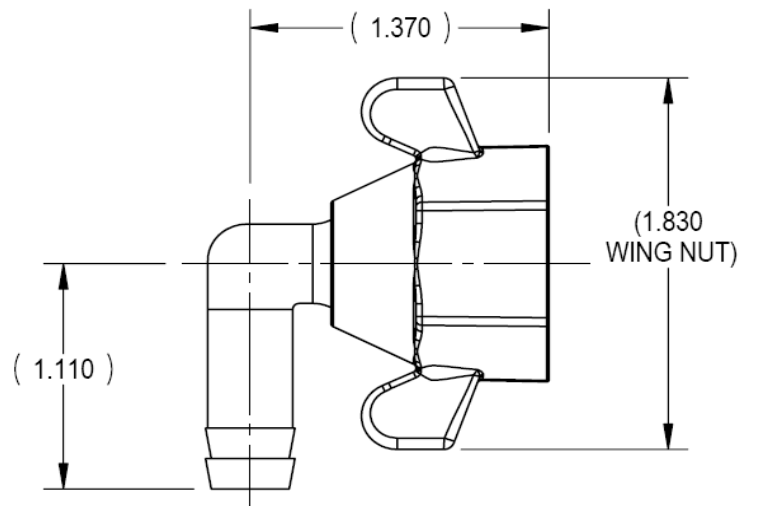

SWIVEL FITTINGS

- 2 4 - 9 6
- 0 - 1/4" Barb
 - 1 - 3/8" Barb
 - 2 - 1/2" Barb
 - 3 - 5/8" Barb
 - 4 - 3/4" Barb
 - 2 - Straight
 - 3 - Elbow
 - 3 - Polypropylene
 - 4 - Nylon

STRAIGHT SWIVEL FITTING

ELBOW SWIVEL FITTING

POLYPROPYLENE Fittings

| Straight Swivel Barb with Wingnut - POLYPROPYLENE | | |
|---|--------------|------------------------|
| | Model | Description |
|  | 234-2906 | 1/4" Barb – 1/2" NPT-F |
|  | 234-2916 | 3/8" Barb – 1/2" NPT-F |
|  | 234-2926 | 1/2" Barb – 1/2" NPT-F |
|  | 234-2936 | 5/8" Barb – 1/2" NPT-F |
|  | 234-2946 | 3/4" Barb – 1/2" NPT-F |
| Elbow Swivel Barb with Wingnut - POLYPROPYLENE | | |
|  | 234-3906 | 1/4" Barb – 1/2" NPT-F |
|  | 234-3916 | 3/8" Barb – 1/2" NPT-F |
|  | 234-3926 | 1/2" Barb – 1/2" NPT-F |
|  | 234-3936 | 5/8" Barb – 1/2" NPT-F |
|  | 234-3946 | 3/4" Barb – 1/2" NPT-F |

NYLON Fittings

| Straight Swivel Barb with Wingnut - NYLON | | |
|---|--------------|------------------------|
| | Model | Description |
|  | 244-2906 | 1/4" Barb – 1/2" NPT-F |
|  | 244-2916 | 3/8" Barb – 1/2" NPT-F |
|  | 244-2926 | 1/2" Barb – 1/2" NPT-F |
|  | 244-2936 | 5/8" Barb – 1/2" NPT-F |
|  | 244-2946 | 3/4" Barb – 1/2" NPT-F |
| Elbow Swivel Barb with Wingnut - NYLON | | |
|  | 244-3906 | 1/4" Barb – 1/2" NPT-F |
|  | 244-3916 | 3/8" Barb – 1/2" NPT-F |
|  | 244-3926 | 1/2" Barb – 1/2" NPT-F |
|  | 244-3936 | 5/8" Barb – 1/2" NPT-F |
|  | 244-3946 | 3/4" Barb – 1/2" NPT-F |