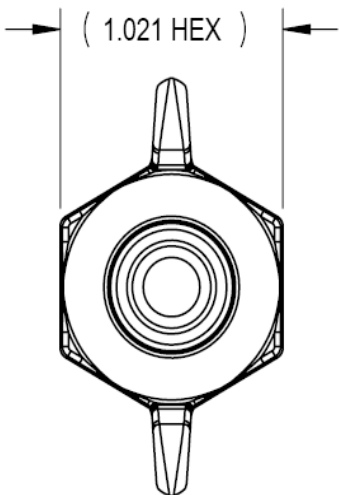

SWIVEL FITTINGS

- 2 4 - 9 6
- 0 - 1/4" Barb
 - 1 - 3/8" Barb
 - 2 - 1/2" Barb
 - 3 - 5/8" Barb
 - 4 - 3/4" Barb
 - 2 - Straight
 - 3 - Elbow
 - 3 - Polypropylene
 - 4 - Nylon

STRAIGHT SWIVEL FITTING

ELBOW SWIVEL FITTING

POLYPROPYLENE Fittings

| Straight Swivel Barb with Wingnut - POLYPROPYLENE | | |
|---|--------------|------------------------|
| | Model | Description |
|  | 234-2906 | 1/4" Barb – 1/2" NPT-F |
|  | 234-2916 | 3/8" Barb – 1/2" NPT-F |
|  | 234-2926 | 1/2" Barb – 1/2" NPT-F |
|  | 234-2936 | 5/8" Barb – 1/2" NPT-F |
|  | 234-2946 | 3/4" Barb – 1/2" NPT-F |
| Elbow Swivel Barb with Wingnut - POLYPROPYLENE | | |
|  | 234-3906 | 1/4" Barb – 1/2" NPT-F |
|  | 234-3916 | 3/8" Barb – 1/2" NPT-F |
|  | 234-3926 | 1/2" Barb – 1/2" NPT-F |
|  | 234-3936 | 5/8" Barb – 1/2" NPT-F |
|  | 234-3946 | 3/4" Barb – 1/2" NPT-F |

NYLON Fittings

| Straight Swivel Barb with Wingnut - NYLON | | |
|---|--------------|------------------------|
| | Model | Description |
|  | 244-2906 | 1/4" Barb – 1/2" NPT-F |
|  | 244-2916 | 3/8" Barb – 1/2" NPT-F |
|  | 244-2926 | 1/2" Barb – 1/2" NPT-F |
|  | 244-2936 | 5/8" Barb – 1/2" NPT-F |
|  | 244-2946 | 3/4" Barb – 1/2" NPT-F |
| Elbow Swivel Barb with Wingnut - NYLON | | |
|  | 244-3906 | 1/4" Barb – 1/2" NPT-F |
|  | 244-3916 | 3/8" Barb – 1/2" NPT-F |
|  | 244-3926 | 1/2" Barb – 1/2" NPT-F |
|  | 244-3936 | 5/8" Barb – 1/2" NPT-F |
|  | 244-3946 | 3/4" Barb – 1/2" NPT-F |