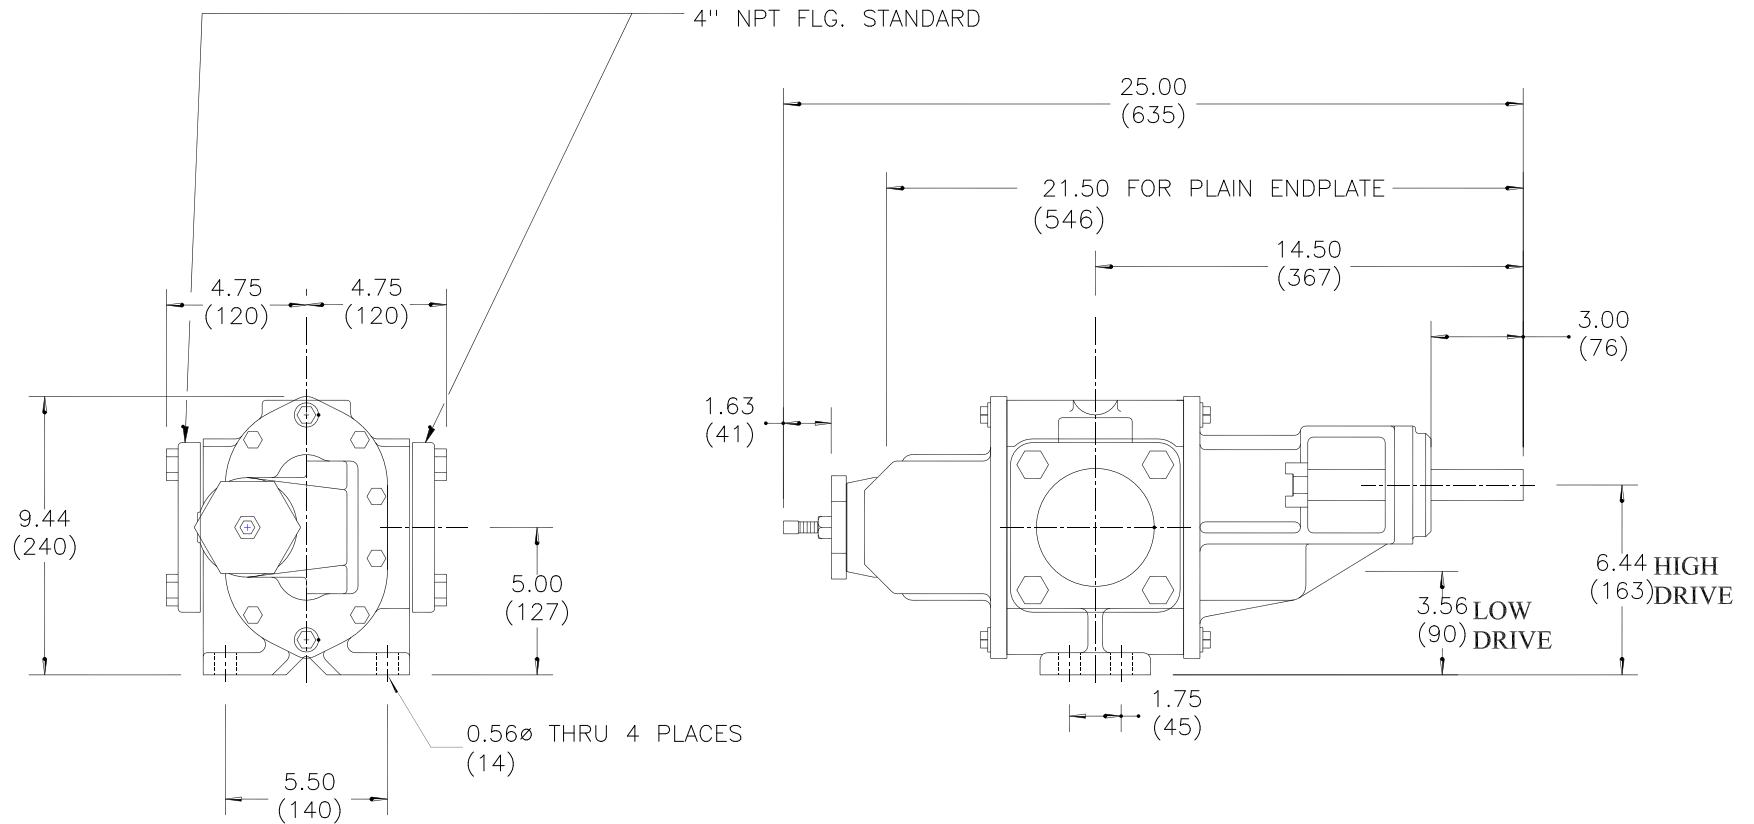

RANGER Inc.

OPTION: 3" NPT FLANGE
OPTION: 3" NPT ELBOW
OPTION: 4" NPT ELBOW

SERIES 228P-228M HBF, HBFRV

XX.XX = DIM. IN INCHES
(XXX) = DIM. IN mm