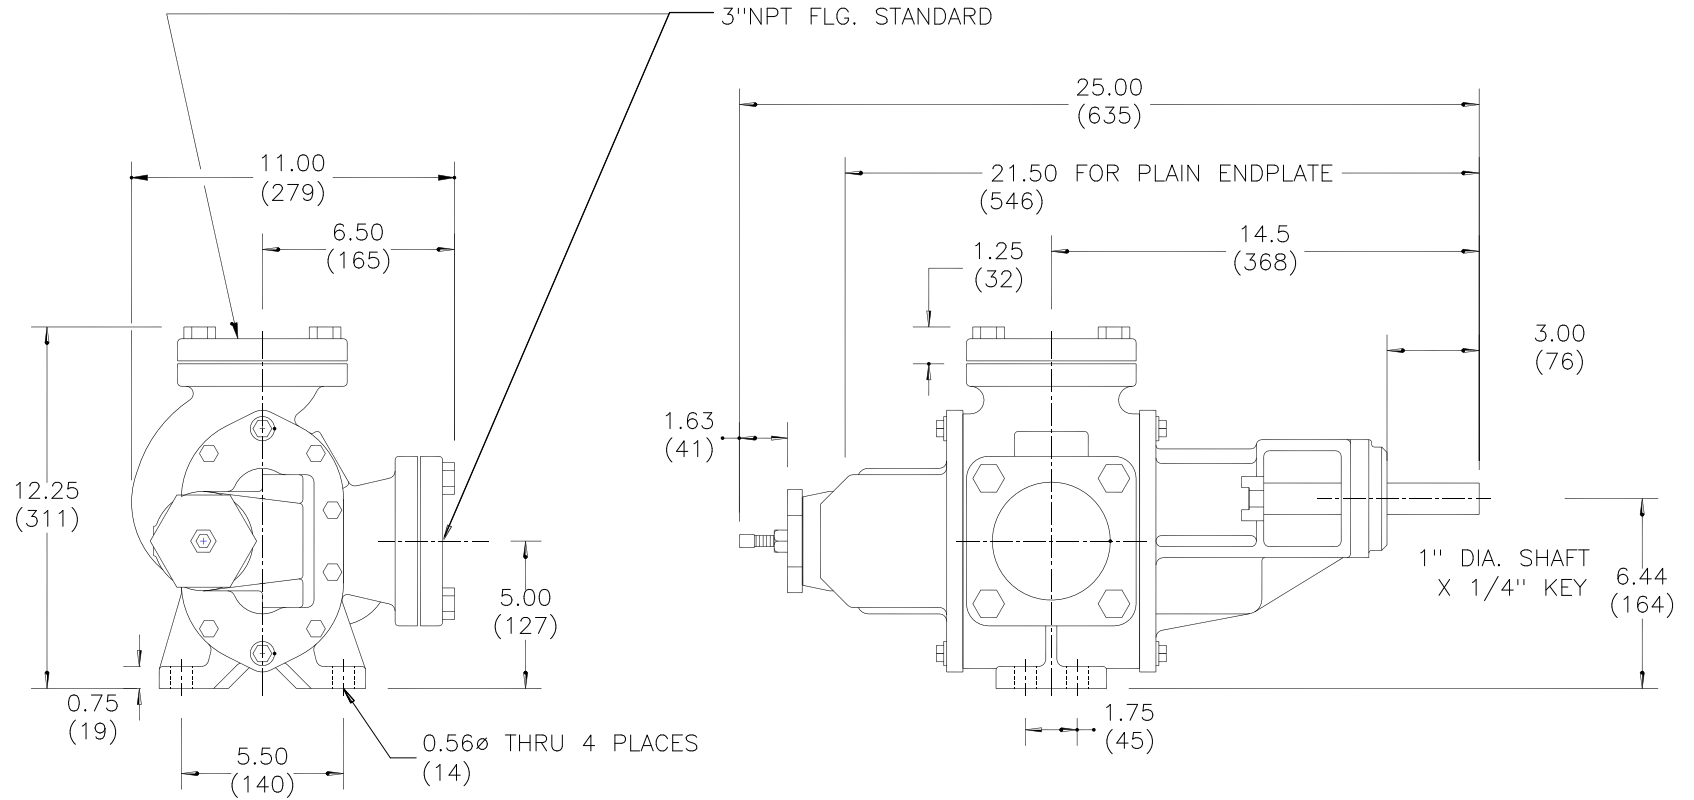

RANGER Inc.

OPTIONS: 3" NPT 90° ELBOW
 4" NPT FLANGE
 4" NPT 90° ELBOW

SERIES 229P-229M HBF, HBFRV

XX.XX = DIM. IN INCHES
 (XXX) = DIM. IN mm