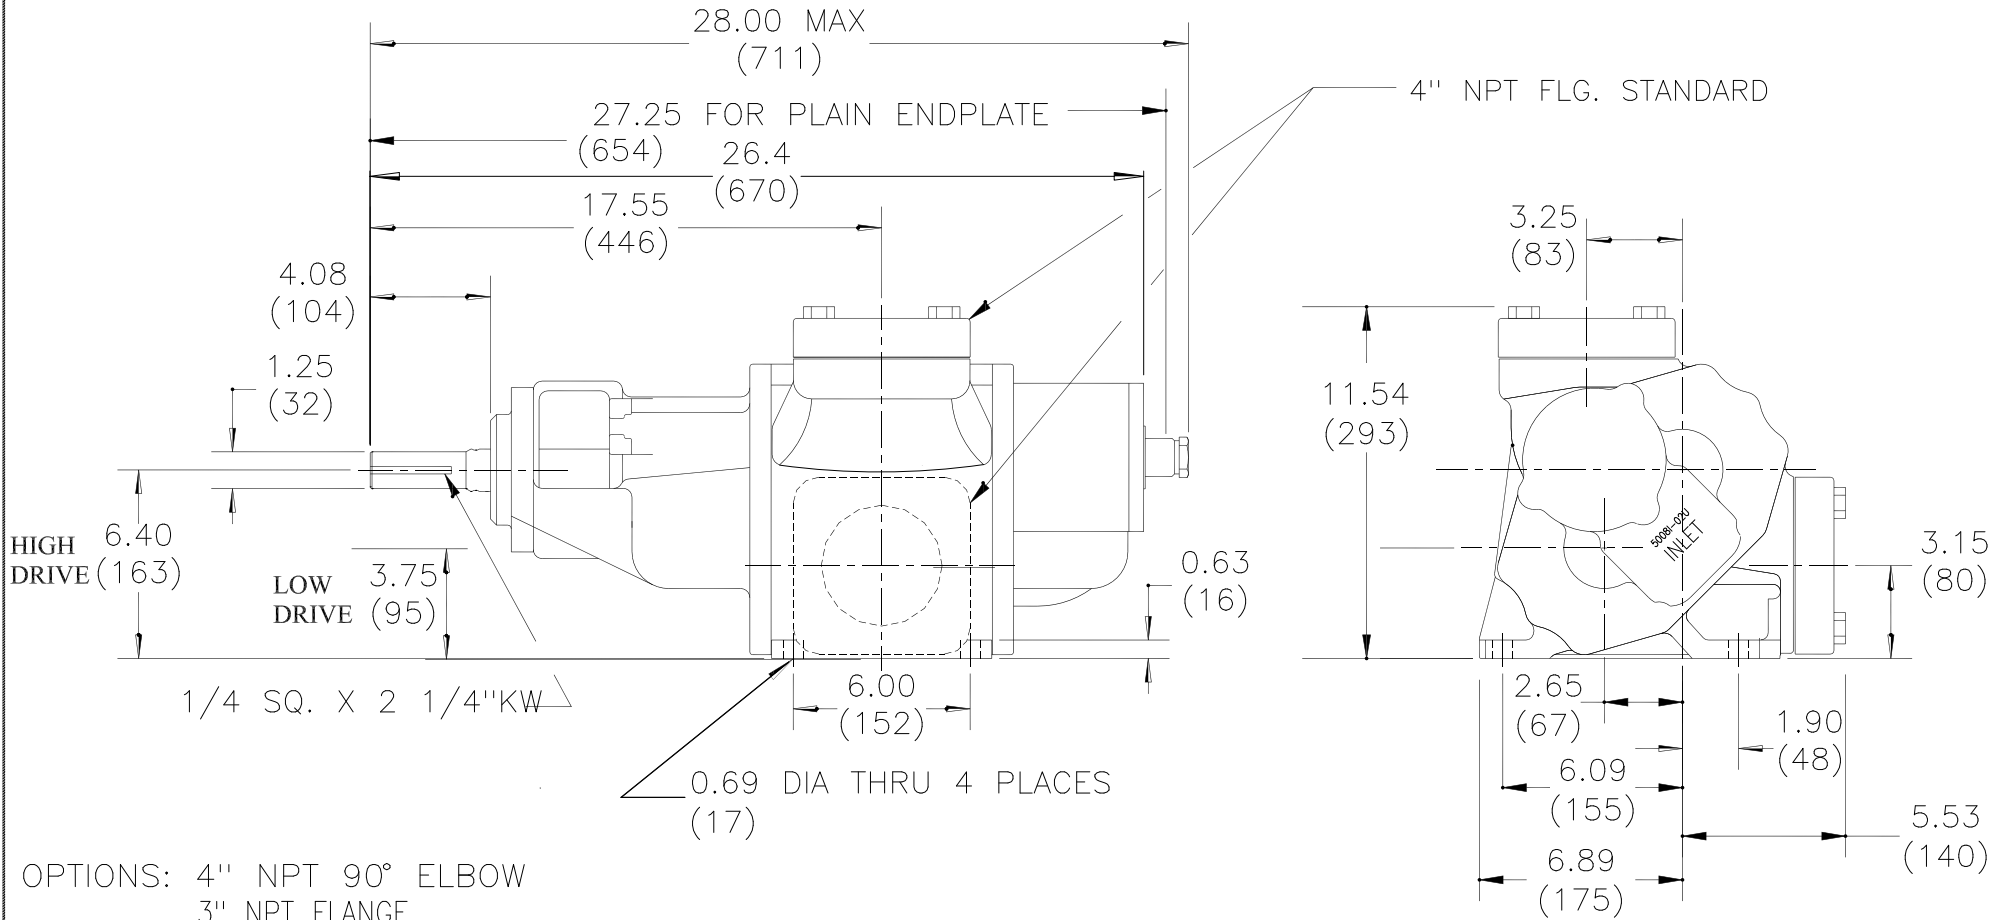

RANGER Inc.

OPTIONS: 4" NPT 90° ELBOW
 3" NPT FLANGE
 3" NPT 90° ELBOW

SERIES 489P-M HBF, HBFRV

XX.XX = DIM. IN INCHES
 (XXX) = DIM. IN mm