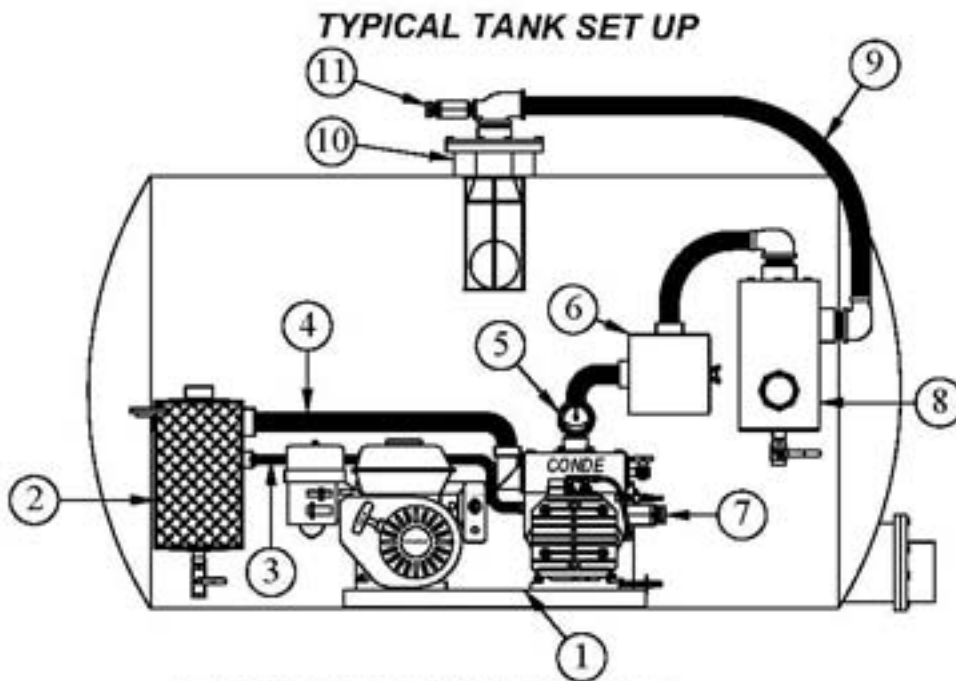

SS. Moisture Trap

PN: LWTRM01SS

Item #10

Primary Shut-Off Steel

PN: LWTRP02

Primary Shut-Off Alum.

PN: LWTRP01

Primary Shut-Off S.S.

Item #5, Vac/Press Gauge, PN:GAGE016

Item #7, Vacuum Relief Valve included with pump

Item # 11, Pressure Relief Valve, PN:RVP10P

- 1 - CONDE VACUUM / PRESSURE GAS UNIT
- 2 - OIL CATCH MUFFLER
- 3 - PRESSURE VENT HOSE
- 4 - PUMP EXHAUST HOSE
- 5 - LIQUID FILLED VACUUM/PRESSURE GAUGE
- 6 - S.S. PRE-FILTER
- 7 - VACUUM RELIEF VALVE
- 8 - S.S. SECONDARY TRAP
- 9 - VACUUM/PRESSURE RATED HOSE
- 10 - PRIMARY TRAP
- 11 - PRESSURE RELIEF VALVE