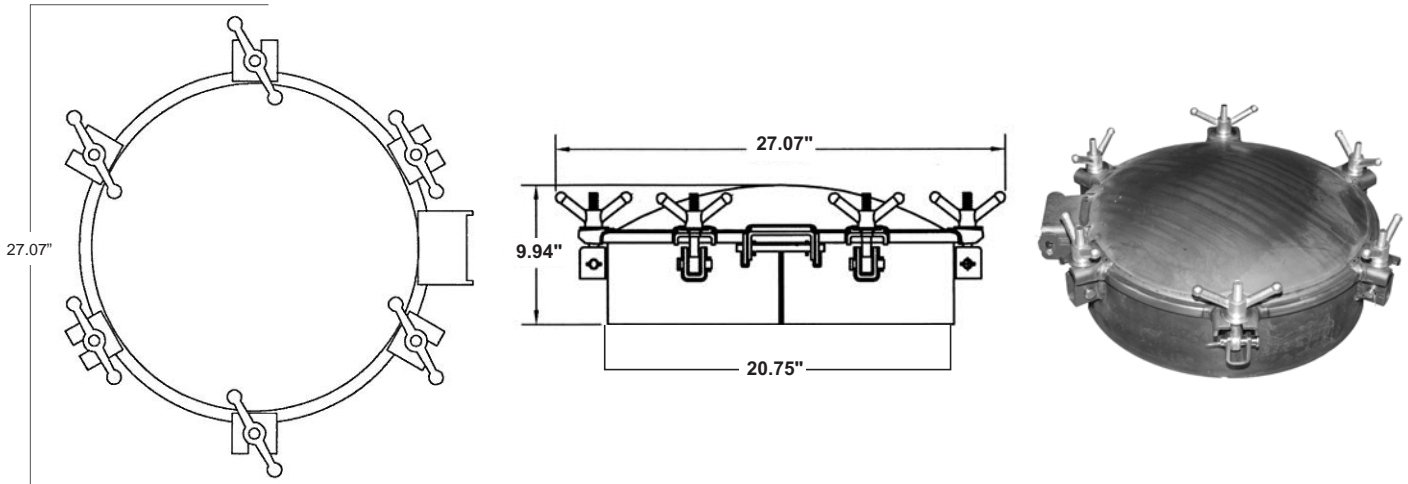

20" Manway (5 or 6 Wingnut)

Part #	Description
1010-7000	20" Manway With 6" Neck, 6 Wing Nut Lid - 1/4" Base (Gasket in Lid)
1010-7400	20" Manway With 12" Neck, 6 Wing Nut Lid - 1/4" Base (Gasket in Lid)
1010-7003	20" Manway With 6" Neck, 5 Wing Nut Lid - LHH -1/4" Base (Gasket in Lid)

20" Aluminum Manway

Part #	Description
1010-9008	20" Stainless Steel Manway, 6" Aluminum Neck - 1/4" Aluminum Base (Gasket in Lid)
1010-9009	20" Stainless Steel Manway, 10" Aluminum Neck - 1/4" Aluminum Base (Gasket in Lid)
1010-9010	20" Stainless Steel Manway, 12" Aluminum Neck - 1/4" Aluminum Base (Gasket in Lid)
1010-9007	20" Stainless Steel Manway, 15" Aluminum Neck - 1/4" Aluminum Base (Gasket in Lid)
1010-9032	20" Stainless Steel Manway, 6" Stainless Steel Neck - 1/4" Type 304 Stainless Steel Base (Gasket in Lid)
1010-9033	20" Stainless Steel Manway, 12" Stainless Steel Neck - 1/4" Type 304 Stainless Steel Base (Gasket in Lid)