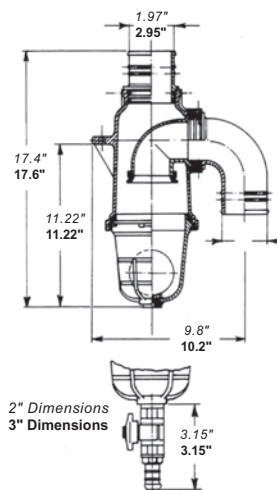

Secondary Shutoffs

2-3" MZ Secondary Shutoffs

Part #	Description	L x W x H
1147-0000 MZ	2" Plastic Secondary Shutoff, (235 CFM)	10.5x6.5x20.5
1148-0000 MZ	3" Plastic Secondary Shutoff, (325 CFM)	11.5 x 6.5 x 21

Part #	Description	Outer Diameter
4688-1305	1" Longhorn Petroleum Transfer Hose	2.52"
4688-1308	2" Longhorn Petroleum Transfer Hose	2.52"
4688-1310	3" Longhorn Petroleum Transfer Hose	3.58"
4688-1311	4" Longhorn Petroleum Transfer Hose	4.62"

Part #	Description	Outer Diameter
4688-0665	2" Super-Vac Petroleum Transfer Hose	2.47"
4688-0680	3" Super-Vac Petroleum Transfer Hose	3.52"
4688-0690	4" Super-Vac Petroleum Transfer Hose	4.52"

Barracuda Water Hose

Part #	Description	Outer Diameter
4686-0200	2" Barracuda Water Hose	2.36"
4686-0201	3" Barracuda Water Hose	3.54"
4686-0202	4" Barracuda Water Hose	4.54"