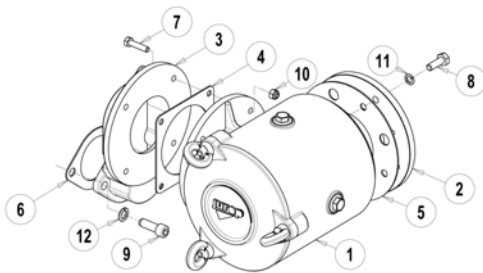

Final Filters

Jurop Final Filters

Part #	Description
FINAL FILTERS	
185212L4B0	4-Bolt Suction Group (JUROP Final Filter & Mounting Flange)
18521002E0	4-Bolt Suction Group for RVC360 (Jurop Final Filter & Mounting Flange)
185219N7B0	2-Bolt Suction Group (JUROP Final Filter & Mounting Flange)
1445003200	Jurop Final Filter For PVT200, DL200, PR200, PR250 (Filter Only)
FINAL FILTER PARTS	
1545002900	Jurop Final Filter Stainless Steel Element For R, RV, LC Series & PR150, DL100, DL140
1545002700	Jurop Final Filter Stainless Steel Element For PVT 200/DI200/PR200/PR250
1627104400	4-Bolt Final Filter Manifold Flange
1627104500	2-Bolt Final Filter Manifold Flange
1021-0026	Final Filter O-Ring, Large
1021-0024	Final Filter O-Ring, Small

Filter suction unit LC420-RV520 - code 18521 2L4 B0

Pos.	Code	Description	Qty
1	1445002900	SMALL AIR AND WATER FILTER HOUSING	1
2	1610051600	SUCT. FILTER FLANGE LC-PN-R-RV	1
3	1627104400	MANIFOLD FOR FILTER LC420-RV520	1
4	1680609100	4-WAY TAP SEAL	1
5	1680609200	IN/OUTLET SEAL	1
6	1680709900	FILTER MANIFOLD SEAL	1
7	4026102801	GALV. HEX SCREW 8.8 M8X35	4
8	4026102807	GALV. HEX SCREW 8.8 M8X25	4
9	4026102908	GALV. HEX SCREW 8.8 M10X30	4
10	4026305504	SELF-LOCKING HEX NUT M8	4
11	4026350706	GALV. FLAT GROWER WASHER M8	4
12	4026350708	GALV. FLAT GROWER WASHER M10	4

Filter suction unit LC300-RV360 - code 18521 CNG B0

Pos.	Code	Description	Qty
1	1445002900	SMALL AIR AND WATER FILTER HOUSING	1
2	1610051600	SUCT. FILTER FLANGE LC-PN-R-RV	1
3	1627104500	FILTER MANIFOLD	1
4	1680609100	4-WAY TAP SEAL	1
5	1680609200	IN/OUTLET SEAL	1
6	1680614500	FILTER MANIFOLD SEAL	2
7	4026102801	GALV. HEX SCREW 8.8 M8X35	4
8	4026102908	GALV. HEX SCREW 8.8 M10X30	4
9	4026121710	GALV. TCEI SCREW 8.8 M12X35	2
10	4026305504	SELF-LOCKING HEX NUT M8	4
11	4026350708	GALV. FLAT GROWER WASHER M10	4
12	4026350709	GALV. FLAT GROWER WASHER M12	2