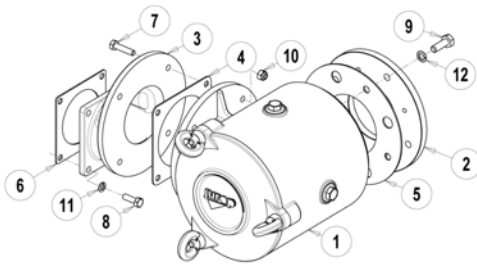

Final Filters

Jurop Final Filters

Part #	Description
FINAL FILTERS	
185212L4B0	4-Bolt Suction Group (JUROP Final Filter & Mounting Flange)
18521002E0	4-Bolt Suction Group for RVC360 (Jurop Final Filter & Mounting Flange)
185219N7B0	2-Bolt Suction Group (JUROP Final Filter & Mounting Flange)
1445003200	Jurop Final Filter For PVT200, DL200, PR200, PR250 (Filter Only)
FINAL FILTER PARTS	
1545002900	Jurop Final Filter Stainless Steel Element For R, RV, LC Series & PR150, DL100, DL140
1545002700	Jurop Final Filter Stainless Steel Element For PVT 200/DI200/PR200/PR250
1627104400	4-Bolt Final Filter Manifold Flange
1627104500	2-Bolt Final Filter Manifold Flange
1021-0026	Final Filter O-Ring, Large
1021-0024	Final Filter O-Ring, Small

Filter suction unit LC420-RV520 - code 18521 2L4 B0

Pos.	Code	Description	Qty
1	1445002900	SMALL AIR AND WATER FILTER HOUSING	1
2	1610051600	SUCT. FILTER FLANGE LC-PN-R-RV	1
3	1627104400	MANIFOLD FOR FILTER LC420-RV520	1
4	1680609100	4-WAY TAP SEAL	1
5	1680609200	IN/OUTLET SEAL	1
6	1680709900	FILTER MANIFOLD SEAL	1
7	4026102801	GALV. HEX SCREW 8.8 M8X35	4
8	4026102807	GALV. HEX SCREW 8.8 M8X25	4
9	4026102908	GALV. HEX SCREW 8.8 M10X30	4
10	4026305504	SELF-LOCKING HEX NUT M8	4
11	4026350706	GALV. FLAT GROWER WASHER M8	4
12	4026350708	GALV. FLAT GROWER WASHER M10	4

Filter suction unit LC300-RV360 - code 18521 CNG B0

Pos.	Code	Description	Qty
1	1445002900	SMALL AIR AND WATER FILTER HOUSING	1
2	1610051600	SUCT. FILTER FLANGE LC-PN-R-RV	1
3	1627104500	FILTER MANIFOLD	1
4	1680609100	4-WAY TAP SEAL	1
5	1680609200	IN/OUTLET SEAL	1
6	1680614500	FILTER MANIFOLD SEAL	2
7	4026102801	GALV. HEX SCREW 8.8 M8X35	4
8	4026102908	GALV. HEX SCREW 8.8 M10X30	4
9	4026121710	GALV. TCEI SCREW 8.8 M12X35	2
10	4026305504	SELF-LOCKING HEX NUT M8	4
11	4026350708	GALV. FLAT GROWER WASHER M10	4
12	4026350709	GALV. FLAT GROWER WASHER M12	2