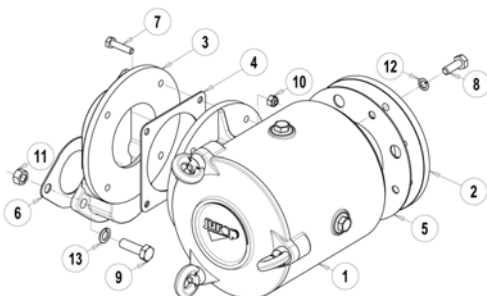

Filter suction unit LC420-RV520 - code 18521 2L4 B0

Pos.	Code	Description	Qty
1	1445002900	SMALL AIR AND WATER FILTER HOUSING	1
2	1610051600	SUCT. FILTER FLANGE LC-PN-R-RV	1
3	1627104400	MANIFOLD FOR FILTER LC420-RV520	1
4	1680609100	4-WAY TAP SEAL	1
5	1680609200	IN/OUTLET SEAL	1
6	1680709900	FILTER MANIFOLD SEAL	1
7	4026102801	GALV. HEX SCREW 8.8 M8X35	4
8	4026102807	GALV. HEX SCREW 8.8 M8X25	4
9	4026102908	GALV. HEX SCREW 8.8 M10X30	4
10	4026305504	SELF-LOCKING HEX NUT M8	4
11	4026350706	GALV. FLAT GROWER WASHER M8	4
12	4026350708	GALV. FLAT GROWER WASHER M10	4

Filter suction unit LC300-RV360 - code 18521 CNG B0

Pos.	Code	Description	Qty
1	1445002900	SMALL AIR AND WATER FILTER HOUSING	1
2	1610051600	SUCT. FILTER FLANGE LC-PN-R-RV	1
3	1627104500	FILTER MANIFOLD	1
4	1680609100	4-WAY TAP SEAL	1
5	1680609200	IN/OUTLET SEAL	1
6	1680614500	FILTER MANIFOLD SEAL	2
7	4026102801	GALV. HEX SCREW 8.8 M8X35	4
8	4026102908	GALV. HEX SCREW 8.8 M10X30	4
9	4026121710	GALV. TCEI SCREW 8.8 M12X35	2
10	4026305504	SELF-LOCKING HEX NUT M8	4
11	4026350708	GALV. FLAT GROWER WASHER M10	4
12	4026350709	GALV. FLAT GROWER WASHER M12	2

Filter suction unit PN-R - code 18521 9N7 B0

Pos.	Code	Description	Qty
1	1445002900	SMALL AIR AND WATER FILTER HOUSING	1
2	1610051600	SUCT. FILTER FLANGE LC-PN-R-RV	1
3	1627104500	FILTER MANIFOLD	1
4	1680609100	4-WAY TAP SEAL	1
5	1680609200	IN/OUTLET SEAL	1
6	1680614400	MANIFOLD SEAL	1
7	4026102801	GALV. HEX SCREW 8.8 M8X35	4
8	4026102908	GALV. HEX SCREW 8.8 M10X30	4
9	4026103004	GALV. HEX SCREW 8.8 M12X40	2
10	4026305504	SELF-LOCKING HEX NUT M8	4
11	4026308007	GALV. HEX NUT M12	2
12	4026350708	GALV. FLAT GROWER WASHER M10	2
13	4026350709	GALV. FLAT GROWER WASHER M12	4