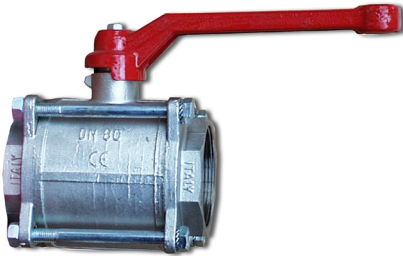

## MZ Brass Bolted Ball Valves

Part #	Description
--------	-------------

1044-4000 MZ	4" Brass Bolted Ball Valve (290 PSI)
--------------	--------------------------------------

## MZ Relief Valves

### Pressure Relief

Part #	Description
--------	-------------

1048-0000 MZ	1 1/4" Brass Pressure Relief Valve - (155 CFM)
1049-0000 MZ	1 1/2" Brass Pressure Relief Valve - (230 CFM)
1050-0000 MZ	2" Brass Pressure Relief Valve - (300 CFM)
1050-0001 MZ	Replacement Ring

### Vacuum Relief

Part #	Description
--------	-------------

1035-0000 MZ	1 1/2" Brass Vacuum Relief Valve (370 CFM)
1035-0001 MZ	Replacement Cap