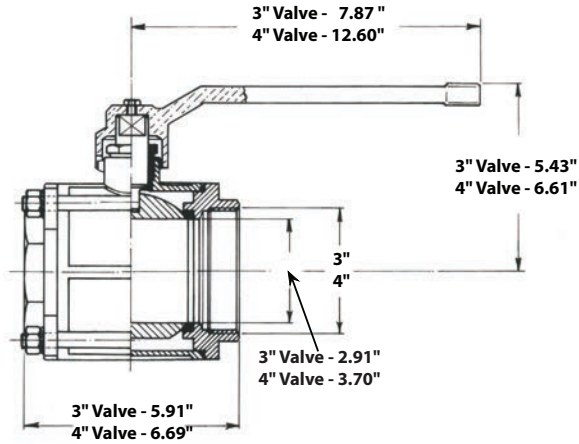

## MZ Brass Bolted Ball Valves

Part #	Description
--------	-------------

1044-4000 MZ	4" Brass Bolted Ball Valve (290 PSI)
--------------	--------------------------------------

### DIMENSIONS

	0"	1.25"	1.5"	2"
O1	1.26"	1.57"	1.9"	
d	1.3"	1.46"	1.7"	
D	1.54"	1.73"	1.93"	
h	1.8"	1.93"	2.01"	
H	7.7"	7.7"	7.7"	
L	1.1"	1.18"	1.42"	
L1	1.13"	2.36"	2.52"	