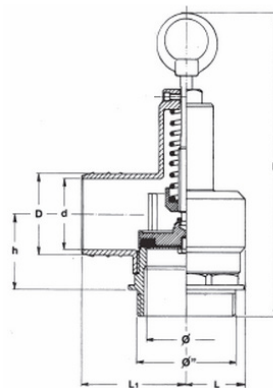

## MZ Brass Bolted Ball Valves

Part #	Description
--------	-------------

1044-4000 MZ	4" Brass Bolted Ball Valve (290 PSI)
--------------	--------------------------------------

### Pressure Relief

Part #	Description
--------	-------------

1048-0000 MZ	1 1/4" Brass Pressure Relief Valve - (155 CFM)
1049-0000 MZ	1 1/2" Brass Pressure Relief Valve - (230 CFM)
1050-0000 MZ	2" Brass Pressure Relief Valve - (300 CFM)
1050-0001 MZ	Replacement Ring

### DIMENSIONS

	0"	1.25"	1.5"	2"
O1	1.26"	1.57"	1.9"	
d	1.3"	1.46"	1.7"	
D	1.54"	1.73"	1.93"	
h	1.8"	1.93"	2.01"	
H	7.7"	7.7"	7.7"	
L	1.1"	1.18"	1.42"	
L1	1.13"	2.36"	2.52"	