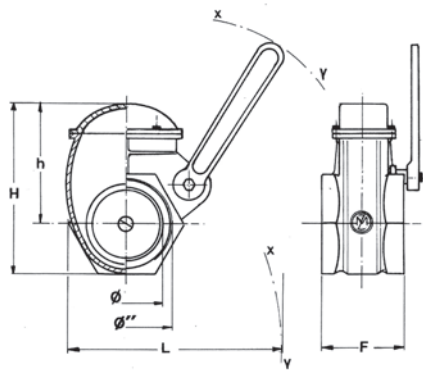

MZ Brass Lever Valves

NPT x NPT and 4- Bolt flange x NPT

Part #	Description
1039-0000 MZ	2" Brass Lever Valve, Female NPT X Female NPT
1040-0000 MZ	3" Brass Lever Valve, Female NPT X Female NPT
1041-0000 MZ	4" Brass Lever Valve, Female NPT X Female NPT
1060-0000 MZ	6" Brass Lever Valve, Female NPT X Female NPT
4-Bolt Flange x NPT	
1041-2000 MZ	4" Brass Lever Valve, 4-Bolt Flange X NPT
1060-2000 MZ	6" Brass Lever Valve, 4-Bolt Flange X NPT

DIMENSIONS

	0"	2"	3"	4"	6"
O	1.9"	2.95"	3.7"	3.7"	5.7"
H	4.6"	6.7"	8.6"	8.6"	12 ^{3/4} "
h	3.2"	4.76"	6.2"	6.2"	9.13"
L	10.4"	12.6"	15.2"	15.2"	21.8"
F	3.15"	3.54"	4.02"	4.02"	4.02"

MZ Heated Brass Lever Valves

NPT x NPT

Part #	Description
1041-000H MZ	4" Heated Brass Lever Valve With Handle (With 1/2" NPT ports)
1060-000H MZ	6" Heated Brass Lever Valve With Handle (With 1/2" NPT ports)

DIMENSIONS

	4"	6"
A	1/2"	1/2"
B	2.9"	3.94"
C	6.18"	9.13"
F	3.94"	4.02"
L1	18.4"	21.6"