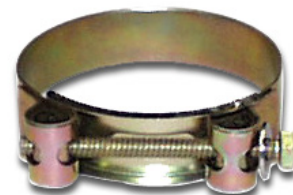

Weldable Elbows

Part #	Description
1014-0004	2" Weldable Elbow, Short Radius
1014-0005	3" Weldable Elbow, Short Radius
1014-0081	4" Weldable Elbow, Short Radius
1014-0006	6" Weldable Elbow, Short Radius

Weldable Hose Shank

Part #	Description
1014-0002	2" Weldable Hose Shank
1014-0003	3" Weldable Hose Shank
1014-0008	4" Weldable Hose Shank
1014-0009	6" Weldable Hose Shank

Super Heavy Duty T-Bolt Hose Clamp

Part #	Description
1072-0000	2" T-Bolt Hose Clamp (200 Per Case)
1071-0000	3" T-Bolt Hose Clamp (100 Per Case)
1070-0000	4" T-Bolt Hose Clamp (100 Per Case)
1069-0000	6" T-Bolt Hose Clamp (80 Per Case)

Weldable Pipe Nipple

Part #	Description
1053-0001	2" NPT Weldable Pipe Nipple x 2" Blank
1051-0001	3" NPT Weldable Pipe Nipple x 2" Blank
1052-0001	4" NPT Weldable Pipe Nipple x 4.5" Blank
1054-0000	6" NPT Weldable Pipe Nipple x 6" Blank
* 1000-1001	Fabrication Charge for each Weld-On Fitting