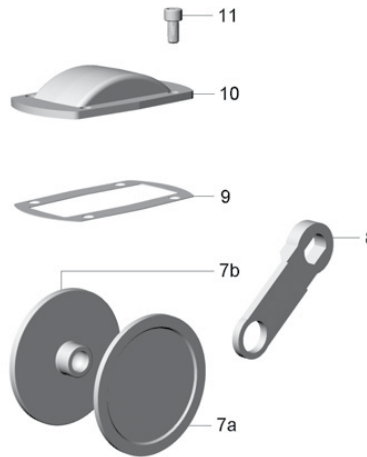

MZ Brass Lever Valve

NPT x NPT and 4- Bolt Flange x NPT

Size	Part #	Description
2"	1039-0000 MZ	Brass Lever Valve, Female NPT x Female NPT
3"	1040-0000 MZ	Brass Lever Valve, Female NPT x Female NPT
4"	1041-0000 MZ	Brass Lever Valve, Female NPT x Female NPT
6"	1060-0000 MZ	Brass Lever Valve, Female NPT x Female NPT

SPECIFICATIONS

DN	2" - 6"
P(BAR)	6
P(PSI)	90
T °C	-15 +80

DIMENSIONS

Ø"	2"	3"	4"	6"
Ø	1.9"	2.95"	3.7"	5.7"
H	4.6"	6.7"	8.6"	12.6"
h	3.2"	4.76"	6.2"	9.13"
L	10.4"	12.6"	15.2"	17.8"
F	3.15"	3.54"	3.9"	4.02"

Description	Part #			
	2" Valve	3" Valve	4" Valve	6" Valve
1 Body	1039-0001 MZ	1040-0006 MZ	1041-0001 MZ	1060-0001 MZ
2 Screw	1039-0003 MZ	1041-0003 MZ	1041-0003 MZ	1041-0003 MZ
3 Handle	1039-0005 MZ	1041-0005 MZ	1041-0005 MZ	1060-0005 MZ
4 Nut	1039-0002 MZ	1040-0002 MZ	1041-0002 MZ	1041-0002 MZ
5 Nylon Bushings	1039-0004 MZ	1040-0004 MZ	1041-0004 MZ	1060-0004 MZ
6 Pin	1039-0006 MZ	1040-0006 MZ	1041-0006 MZ	1060-0006 MZ
7 Gate	1039-0009 MZ	1040-0009 MZ	1041-0009 MZ	1060-0009 MZ
8 Inner Lever	1039-0010 MZ	1040-0010 MZ	1041-0010 MZ	1060-0010 MZ
9 Gasket	1039-0011 MZ	1040-0011 MZ	1041-0011 MZ	1060-0011 MZ
10 Head	1039-0012 MZ	1040-0012 MZ	1041-0012 MZ	1060-0012 MZ
11 Screw	1039-0013 MZ	1041-0013 MZ	1041-0013 MZ	1041-0013 MZ