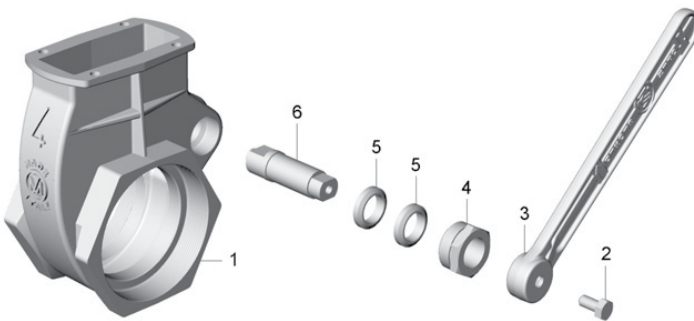

MZ Brass Lever Valve

NPT x NPT and 4- Bolt Flange x NPT

Size	Part #	Description
2"	1039-0000 MZ	Brass Lever Valve, Female NPT x Female NPT
3"	1040-0000 MZ	Brass Lever Valve, Female NPT x Female NPT
4"	1041-0000 MZ	Brass Lever Valve, Female NPT x Female NPT
6"	1060-0000 MZ	Brass Lever Valve, Female NPT x Female NPT

SPECIFICATIONS

DN	2" - 6"
P(BAR)	6
P(PSI)	90
T °C	-15 +80

DIMENSIONS

Ø"	2"	3"	4"	6"
Ø	1.9"	2.95"	3.7"	5.7"
H	4.6"	6.7"	8.6"	12.6"
h	3.2"	4.76"	6.2"	9.13"
L	10.4"	12.6"	15.2"	17.8"
F	3.15"	3.54"	3.9"	4.02"

Description	Part #			
	2" Valve	3" Valve	4" Valve	6" Valve
1 Body	1039-0001 MZ	1040-0006 MZ	1041-0001 MZ	1060-0001 MZ
2 Screw	1039-0003 MZ	1041-0003 MZ	1041-0003 MZ	1041-0003 MZ
3 Handle	1039-0005 MZ	1041-0005 MZ	1041-0005 MZ	1060-0005 MZ
4 Nut	1039-0002 MZ	1040-0002 MZ	1041-0002 MZ	1041-0002 MZ
5 Nylon Bushings	1039-0004 MZ	1040-0004 MZ	1041-0004 MZ	1060-0004 MZ
6 Pin	1039-0006 MZ	1040-0006 MZ	1041-0006 MZ	1060-0006 MZ
7 Gate	1039-0009 MZ	1040-0009 MZ	1041-0009 MZ	1060-0009 MZ
8 Inner Lever	1039-0010 MZ	1040-0010 MZ	1041-0010 MZ	1060-0010 MZ
9 Gasket	1039-0011 MZ	1040-0011 MZ	1041-0011 MZ	1060-0011 MZ
10 Head	1039-0012 MZ	1040-0012 MZ	1041-0012 MZ	1060-0012 MZ
11 Screw	1039-0013 MZ	1041-0013 MZ	1041-0013 MZ	1041-0013 MZ