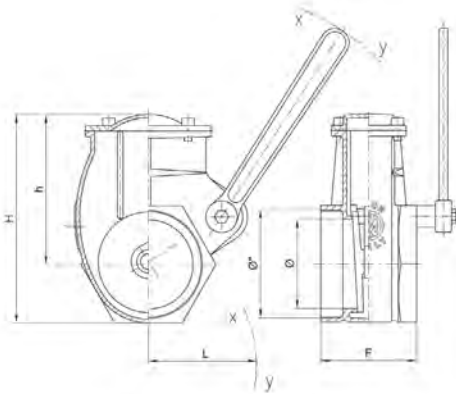

MZ Brass Lever Valve

NPT x NPT and 4- Bolt Flange x NPT

Size	Part #	Description
2"	1039-0000 MZ	Brass Lever Valve, Female NPT x Female NPT
3"	1040-0000 MZ	Brass Lever Valve, Female NPT x Female NPT
4"	1041-0000 MZ	Brass Lever Valve, Female NPT x Female NPT
6"	1060-0000 MZ	Brass Lever Valve, Female NPT x Female NPT

SPECIFICATIONS

DN	2" - 6"
P(BAR)	6
P(PSI)	90
T °C	-15 +80

DIMENSIONS

Ø"	2"	3"	4"	6"
Ø	1.9"	2.95"	3.7"	5.7"
H	4.6"	6.7"	8.6"	12.6"
h	3.2"	4.76"	6.2"	9.13"
L	10.4"	12.6"	15.2"	17.8"
F	3.15"	3.54"	3.9"	4.02"

Description	Part #			
	2" Valve	3" Valve	4" Valve	6" Valve
1 Body	1039-0001 MZ	1040-0006 MZ	1041-0001 MZ	1060-0001 MZ
2 Screw	1039-0003 MZ	1041-0003 MZ	1041-0003 MZ	1041-0003 MZ
3 Handle	1039-0005 MZ	1041-0005 MZ	1041-0005 MZ	1060-0005 MZ
4 Nut	1039-0002 MZ	1040-0002 MZ	1041-0002 MZ	1041-0002 MZ
5 Nylon Bushings	1039-0004 MZ	1040-0004 MZ	1041-0004 MZ	1060-0004 MZ
6 Pin	1039-0006 MZ	1040-0006 MZ	1041-0006 MZ	1060-0006 MZ
7 Gate	1039-0009 MZ	1040-0009 MZ	1041-0009 MZ	1060-0009 MZ
8 Inner Lever	1039-0010 MZ	1040-0010 MZ	1041-0010 MZ	1060-0010 MZ
9 Gasket	1039-0011 MZ	1040-0011 MZ	1041-0011 MZ	1060-0011 MZ
10 Head	1039-0012 MZ	1040-0012 MZ	1041-0012 MZ	1060-0012 MZ
11 Screw	1039-0013 MZ	1041-0013 MZ	1041-0013 MZ	1041-0013 MZ