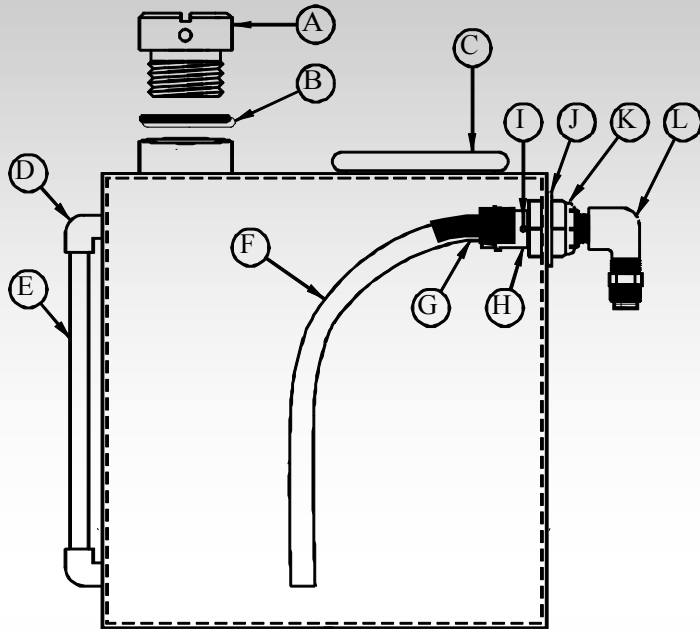

TO06EM - SUPER 6 (CR STEEL) END MOUNT OILER

12" LENGTH
9-1/2" LENGTH
PART# (RWPATUB025A)
1/4" O.D. PARKER TUBE

ITEM	QTY	PART#	DESCRIPTION
A	1	EDMP02	ALUMINUM FILL PLUG
B	1	OR212	FILL PLUG O-RING
C	1	1PL01	TANK OILER PLUG (NO VENT)
D	2	PF229-4-2	BRASS MALE BARB ELBOW
E	1	TO016	SIGHT TUBE
F	2	TO004B	5/16" O.D. WICK
G	2	TO008HS	HEAT SHRINK TUBE
H	2	TO008S12	#6 SUPER TANK OIL JET
I	2	TOSSW	WIRE
J	2	FSW50100	1/2" SEALING WASHER
K	2	FSN50C	1/2" - 20 ESNA JAM NUT
L	2	PF170P-4-2	POLY-TITE FEMALE ELBOW
M	2	PF68P-4-2	POLY-TITE MALE CONNECTOR
N	2	PF2202P-2-2	1/8 NPT ST. 90 DEG. ELBOW
O	1	FS25100A	1/4-20 X 1" HEX CAPSCREW
P	1	FSN25	1/4-20 ESNA HEX NUT