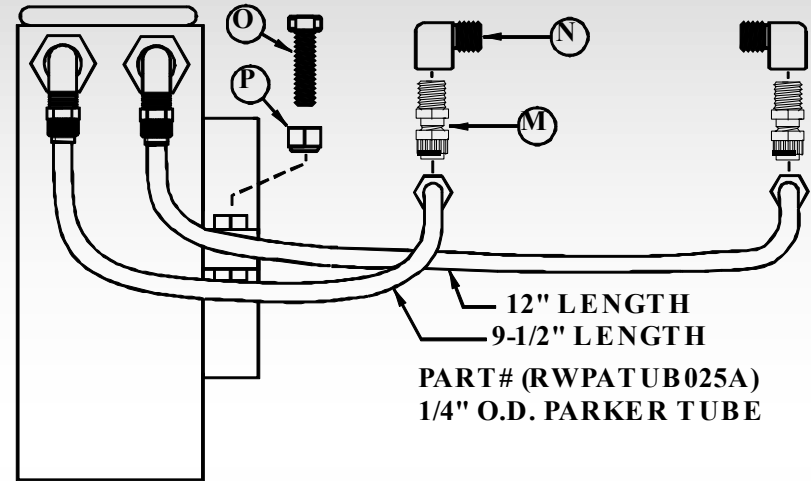

TO06EM - SUPER 6 (CR STEEL) END MOUNT OILER

12" LENGTH
9-1/2" LENGTH
PART# (RWPATUB025A)
1/4" O.D. PARKER TUBE

ITEM	QTY	PART#	DESCRIPTION
A	1	EDMP02	ALUMINUM FILL PLUG
B	1	OR212	FILL PLUG O-RING
C	1	1PL01	TANK OILER PLUG (NO VENT)
D	2	PF229-4-2	BRASS MALE BARB ELBOW
E	1	TO016	SIGHT TUBE
F	2	TO004B	5/16" O.D. WICK
G	2	TO008HS	HEAT SHRINK TUBE
H	2	TO008S12	#6 SUPER TANK OIL JET
I	2	TOSSW	WIRE
J	2	FSW50100	1/2" SEALING WASHER
K	2	FSN50C	1/2" - 20 ESNA JAM NUT
L	2	PF170P-4-2	POLY-TITE FEMALE ELBOW
M	2	PF68P-4-2	POLY-TITE MALE CONNECTOR
N	2	PF2202P-2-2	1/8 NPT ST. 90 DEG. ELBOW
O	1	FS25100A	1/4-20 X 1" HEX CAPSCREW
P	1	FSN25	1/4-20 ESNA HEX NUT