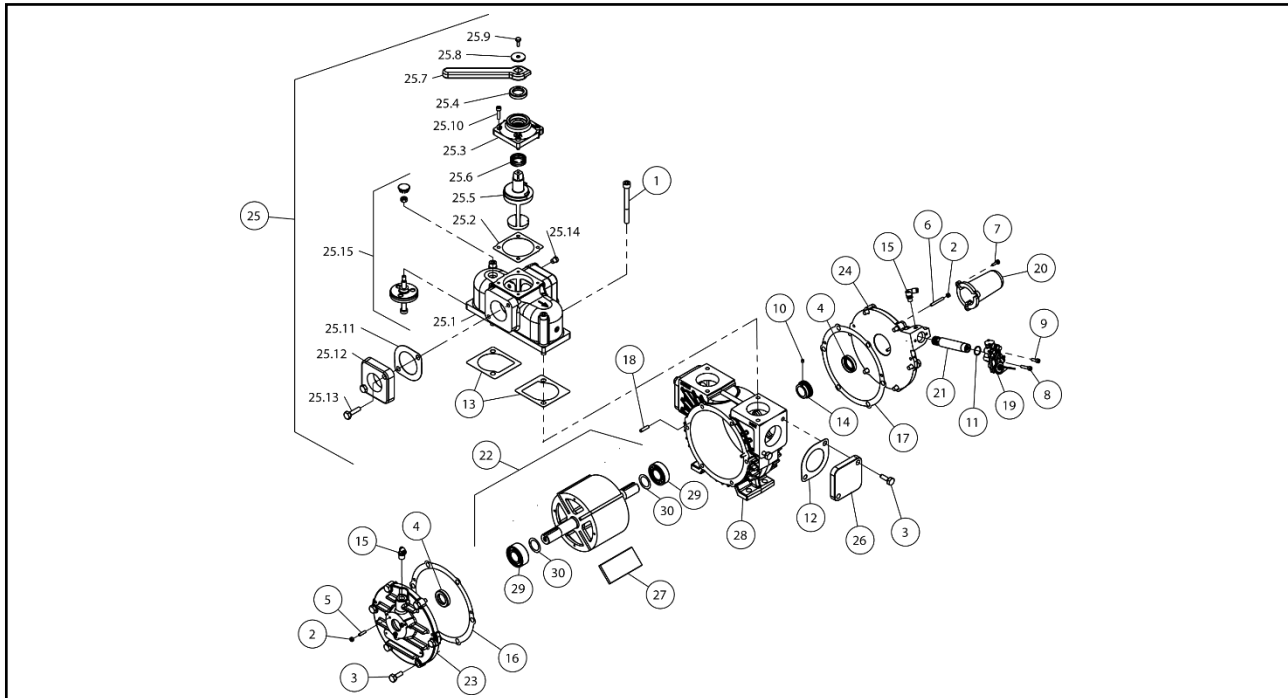

**HXL3V – Serial Number Q07076 and Greater:**

**Bearing and Oil Pump End Cover Changed at Q07076**

Item	Description	Part No.	Qty
1	Screw M10 x 100	32200	4
2	Nut M5	220221	6
3	Screw M10 x 25	501569	16
4	Seal	501578	2
5	Screw M5 x 20	503225	3
6	Screw M5 x 40	503226	3
7	Screw M5 x 16	503227	3
8	Screw M5 x 25	504261	1
9	Screw M5 x 16	504262	1
10	Grub Screw M5 x 6	504264	1
11	O-Ring	504265	1
12	Flange Gasket	36202	2
13	Valve Gasket	568066	2
14	Gear Worm	568071	1
15	Elbow Swivel 1/4" **	568086	2
16	Shim Gasket 0.002"	575006	*
17	Shim Gasket 0.003"	575007	*
18	Dowel Pin	575111	4
19	Oil Pump	575366	1
20	Shaft Guard	675264	1
21	Drive Shaft Assembly	968045	1
22	Rotor Assembly	968246	1
23	End Cover	968242	1

Item	Description	Part No.	Qty
24	End Cover Oil Pump	969201	1
25	Valve Assembly	968350	1
25.1	Valve Body	968349	1
25.2	Valve Cap Gasket	568063	1
25.3	Valve Cap	968346	1
25.4	Seal	501578	1
25.5	Valve Spool	968341	1
25.6	Spool Spring	568347	1
25.7	Valve Handle	968055	1
25.8	Indicator Washer	569724	1
25.9	Screw M8 x 20	501848	1
25.10	Screw M6 x 25	11049	4
25.11	Flange Gasket	568009	2
25.12	Flange 1 1/2"	968159	2
25.13	Screw M10 x 35	501878	4
25.14	Plug 1/8"	143901	1
25.15	Poppet Assembly	968351	1
26	Flange Blank	975476	2
27	Vane Pack	968236	1
28	Cylinder	975551	1
29	Bearing	501577	2
30	Spacer	575131	2
31	Oil Line (Not Shown)	600293	1

\* Quantity may vary pump to pump

\*\* Pre-Serial Number P07044: Item 15 was 1 x 568086 - Elbow Swivel 1/4" & 1 x 568085 - Elbow Swivel 1/8"