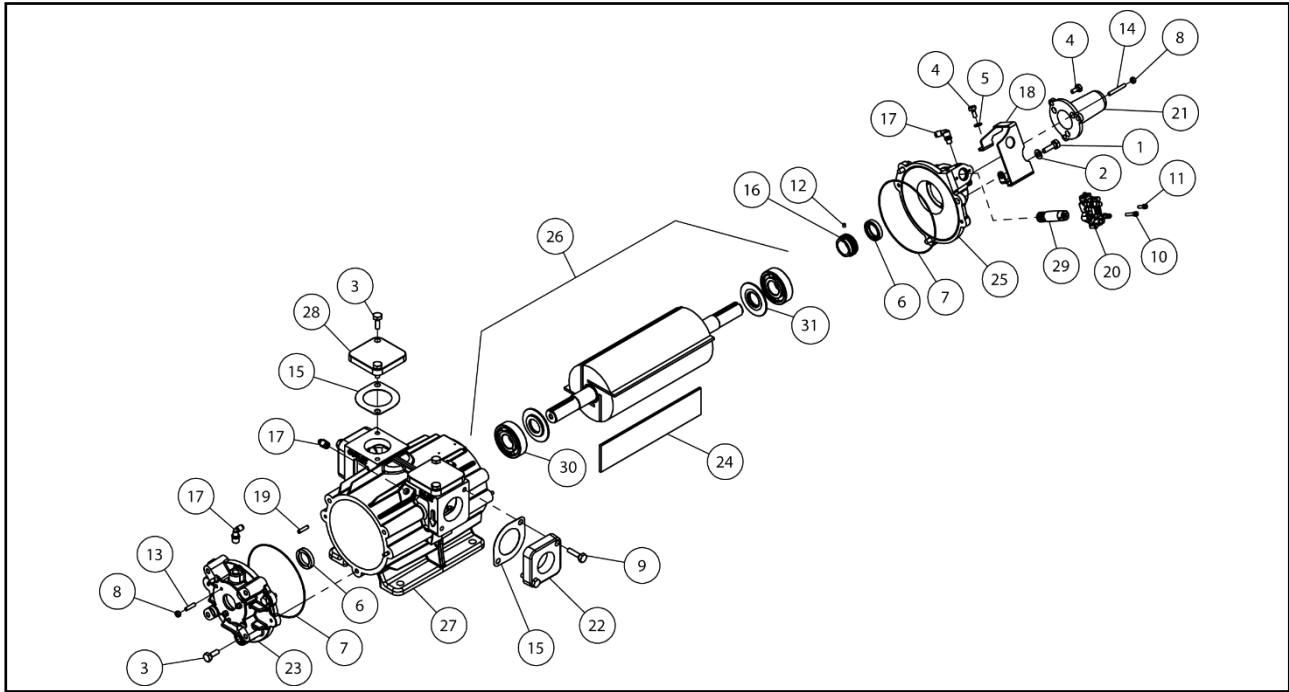

**HXL4F:**

| Item | Description          | Part No. | Qty |
|------|----------------------|----------|-----|
| 1    | Screw M10 x 30       | 32307    | 1   |
| 2    | Washer 3/8"          | 32508    | 1   |
| 3    | Screw M10 x 25       | 501569   | 9   |
| 4    | Screw M8 x 16        | 501571   | 4   |
| 5    | Lockwasher M8        | 501610   | 1   |
| 6    | Seal                 | 501676   | 2   |
| 7    | O-Ring               | 501004   | 2   |
| 8    | Nut M6               | 501682   | 6   |
| 9    | Screw M10 x 35       | 501878   | 4   |
| 10   | Screw M5 x 25        | 504261   | 1   |
| 11   | Screw M5 x 16        | 504262   | 1   |
| 12   | Screw M5 x 6         | 504264   | 1   |
| 13   | Screw M6 x 25        | 504274   | 3   |
| 14   | Screw M6 x 45        | 504275   | 3   |
| 15   | Flange Gasket        | 36202    | 4   |
| 16   | Gear Worm            | 568069   | 1   |
| 17   | Elbow Swivel 1/4" ** | 568086   | 4   |

\* Quantity may vary pump to pump

\*\* Pre-Serial Number Q09033: Item 17 was 3 x 568086 - Elbow Swivel 1/4" & 1 x 568085 - Elbow Swivel 1/8"