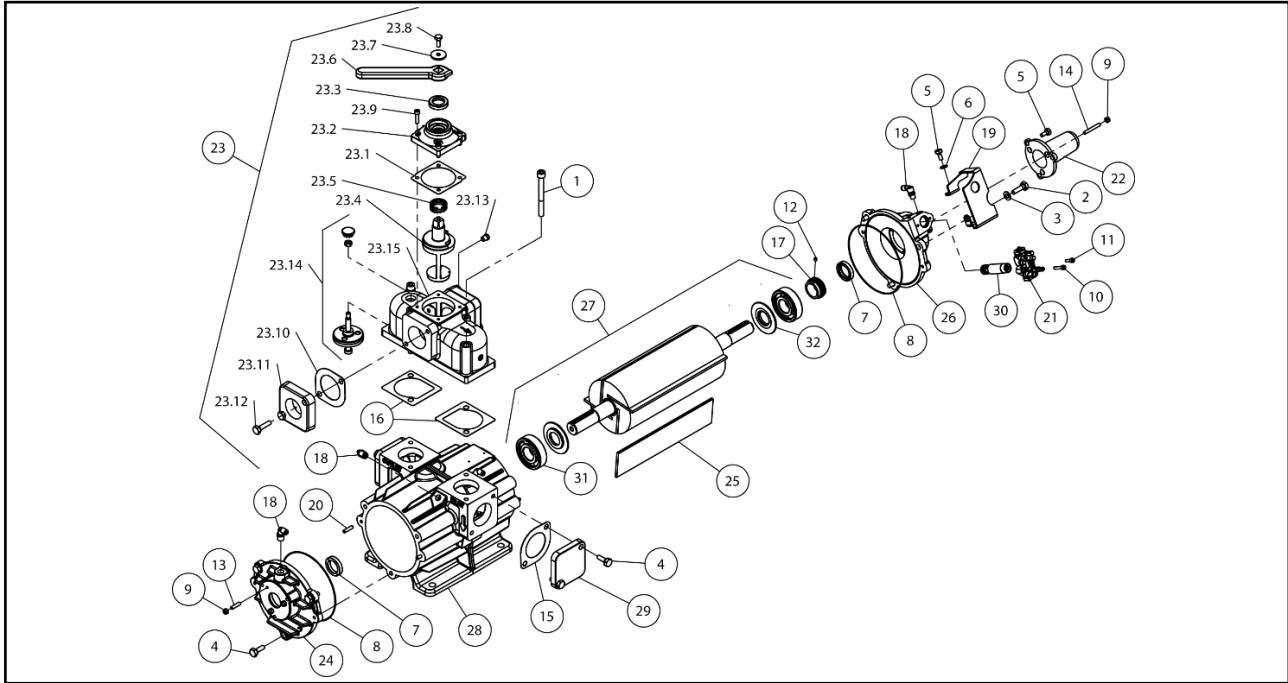

HXL4V:

| Item | Description | Part No. | Qty |
|------|----------------------|----------|-----|
| 1 | Screw M10 x 100 | 32200 | 4 |
| 2 | Screw M10 x 30 | 32307 | 1 |
| 3 | Washer 3/8" | 32508 | 1 |
| 4 | Screw M10 x 25 | 501569 | 9 |
| 5 | Screw M8 x 16 | 501571 | 4 |
| 6 | Lockwasher M8 | 501610 | 1 |
| 7 | Seal | 501676 | 2 |
| 8 | O-Ring | 501004 | 2 |
| 9 | Nut M6 | 501682 | 6 |
| 10 | Screw M5 x 25 | 504261 | 1 |
| 11 | Screw M5 x 16 | 504262 | 1 |
| 12 | Screw M5 x 6 | 504264 | 1 |
| 13 | Screw M6 x 25 | 504274 | 3 |
| 14 | Screw M6 x 45 | 504275 | 3 |
| 15 | Flange Gasket | 36202 | 2 |
| 16 | Valve Gasket | 568066 | 2 |
| 17 | Gear Worm | 568069 | 1 |
| 18 | Elbow Swivel 1/4" ** | 568086 | 4 |
| 19 | Oli Pump Guard | 568904 | 1 |
| 20 | Dowel Pin | 575111 | 4 |
| 21 | Oil Pump | 575437 | 1 |
| 22 | Shaft Guard | 961412 | 1 |
| 23 | Valve Assembly | 968350 | 1 |
| 23.1 | Valve Cap Gasket | 568063 | 1 |
| 23.2 | Valve Cap | 968346 | 1 |

* Quantity may vary pump to pump

** Pre-Serial Number Q09033: Item 18 was 3 x 568086 - Elbow Swivel 1/4" and 1 x 568085 - Elbow Swivel 1/8"