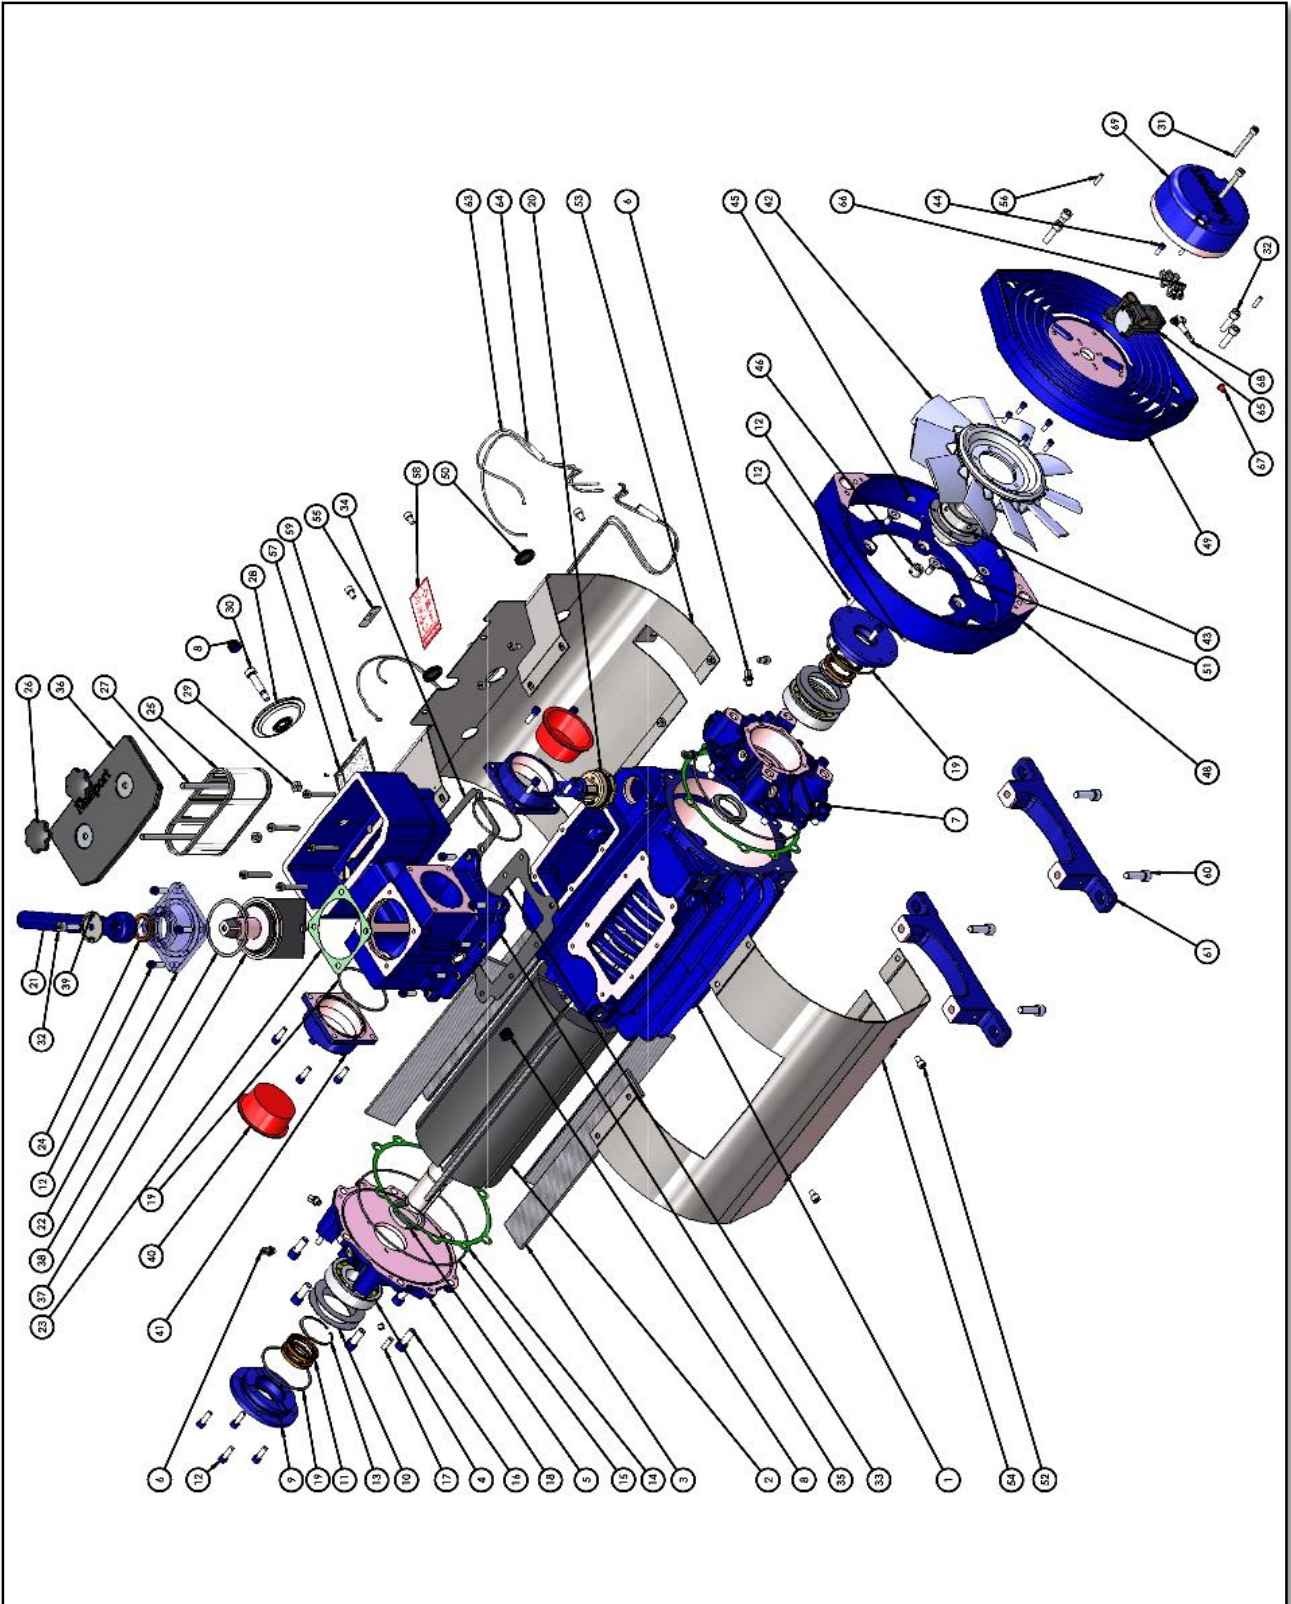

Titan:

Item	Description	Part No.	Qty
1	Cylinder	969906	1
2	Rotor Assembly	969630	1
3	Vane Pack	969825	1
4	Bearing	569619	2
5	Spacer	569618	2
6	Fitting 1/8" to 4mm	569407	4
7	Plug 1/8"	569726	2
8	Plug 1/2"	569839	5
9	Bearing Retainer	969606	2
10	Bearing Spring	569613	4
11	Seal	569607	4
12	Screw M8 x 25	11063	28
13	Circlip	569682	2
14	Shim Gasket	569668	*
15	O-Ring	569683	2
16	Screw M12 x 30	569667	12
17	Dowel Pin	503259	4
18	End Cover	969605	2
19	O-Ring	568222	4
20	Vacuum Relief Valve	569023	1
21	Valve Handle	969827	1
22	Valve Cap	968035	1
23	Valve Gap Gasket	568044	1
24	Seal	501015	1
25	Inlet Filter	969821	1
26	Inlet Filter Cover Knob	969842	2
27	Stud M10	969822	2
28	Check Valve	969841	1
29	Nut M10	26066	2
30	Shoulder Screw M12 x 40	569851	1
31	Screw M8 x 60	569849	7
32	Screw M10 x 35	501966	5
33	Valve Exhaust Gasket	969832	1
34	Valve Inlet Gasket	969833	1
35	Valve Body	969838	1

Item	Description	Part No.	Qty
36	Inlet Filter Cover	969826	1
37	Valve Spool	969824	1
38	Wave Washer	569867	1
39	Indicator Washer	569724	1
40	Plug Plastic 3"	568030	2
41	Flange 3" NPT	969329	2
42	Fan for CCW Pump Fan for CW Pump	969854 969856	1 1
43	Fan Mounting Boss	569634	1
44	Screw M6 x 16	577711	7
45	Grub Screw M8 x 20	569669	2
46	Oil Pump Coupler	969829	1
47	Roll Pin	569666	1
48	Fan Case	969837	1
49	Fan Guard	969836	1
50	Rubber Plug	969834	2
51	Screw Countersunk 1/2" x 1	569663	4
52	Screw M8 x 12	569662	14
53	Cowling Inlet Side	969847	1
54	Cowling Exhaust Side	969846	1
55	Flushing Port Sticker	569866	1
56	Dowel Pin	575111	2
57	Pump Model Tag CCW Pump Pump Model Tag CW Pump	569901 569902	1 1
58	Warning Sticker	569903	1
59	Rivets	23061	4
60	Screw M12 x 40	569852	4
61	Foot	969823	2
62	Cable Tie	503054S	3
63	Oil Line	600293	*
64	PVC Tube	24294	2
65	Oil Pump	569636	1
66	Banjo Fitting M8 x 1 to 4mm	569409	4
67	Plug Plastic 1/16"	568008	1
68	Oil Pump Supply Fitting	569859	1
69	Oil Pump Cap	969828	1

* Quantity may vary pump to pump