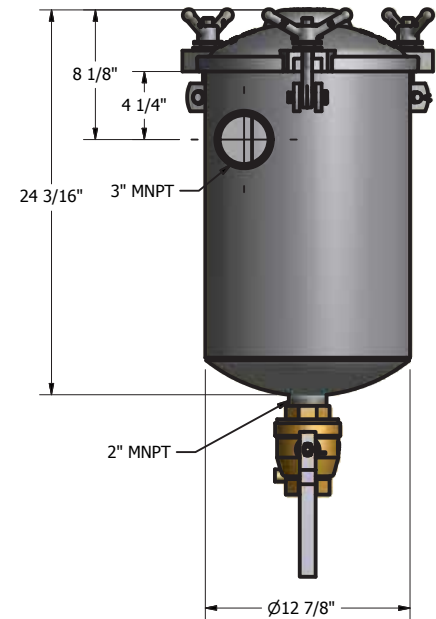

Secondary Shutoffs | 10 & 14 Gal. Low Profile Moisture Traps

FEATURES:

- Stainless Steel Deflector Plate
- 6" Stainless Steel Float Ball
- 4" Buna Ball Seat
- Wingnut Closure
- 5/8" Square Buna Gasket
- 2" Ball Valve Drain
- Aluminum Lid [CAST IN THE USA]

Available with
Lube Nuts

WARNING CFM RATINGS VARY WITH THE VOLATILITY OF
THE PRODUCT BEING PUMPED
** 10 GALLON - TO 400 CFM

Secondary Shutoff - 10 & 14 Gallon Low Profile Moisture Trap

PART NUMBER	DESCRIPTION	WEIGHT
216-100-3HB-A	10 GAL, ALU, 3" NPT	57 lbs
216-100-3HB-ALN	MT 10 GAL ALU 3" HB LN	52 lbs
216-100-4HB-A	MT 10 GAL ALU 4" HB	57 lbs
216-140-3HB-A	MT 14 GAL ALU 3" HB	61 lbs
216-140-4HB-A	MT 14 GAL ALU 4" HB	64 lbs

Secondary Shutoff - 10 & 14 Gallon Low Profile Moisture Trap | Parts List

ITEM	PART NUMBER	DESCRIPTION
1	280-010-320-C	MT BODY, 10 GAL, 3" NPT
1	280-216-103-A	MT BODY, 10 GAL, 3" NPT, ALU
1	280-216-104-A	MT BODY, 10 GAL, 4" NPT, ALU
1	280-216-143-A	MT BODY, 14 GAL, 3" NPT, ALU
1	CALL NVE	MT BODY, 14 GAL, 4" NPT, ALU MT
1	226-120-ALU-3HB	LID 12" CAST ALU W/3" HOSE BARB
1	226-120-ALU-4HB	LID 12" CAST ALU W/4" HOSE BARB
1	226-120-300-SP	LID 12" 3" NPT SS POLISHED
1	226-120-400-SP	LID 12" 4" NPT SS POLISHED
2	288-100	DRAIN VALVE BRASS 1" IPS
2.1	428-200-2C	NIPPLE CLOSE 2" BLK
2.1	428-202-1S	PIPE 2" X 2" SS
3	414-600-SS	FLOAT BALL 6" 304 SS
3	286-706-12L	GASKET, 12" LID, AND NECK BUNA
5	284-KIT-C	WINGNUT ASSY: WINGNUT, EYEBOLD, CLEVIS COTTER PIN
5	284-KIT-CLN	LN ASSY: LN, EYEBOLT CLEVIS PIN & CP
5	284-KIT-S	WINGNUT KIT SS
9	280-875-AFW	WASHER FLAT ALU 7/8" DIA
13	416-400-B	BALL SEAT 4" BUNA
12	416-400-1WC	CLAMP WORM 4" BALL SEATS