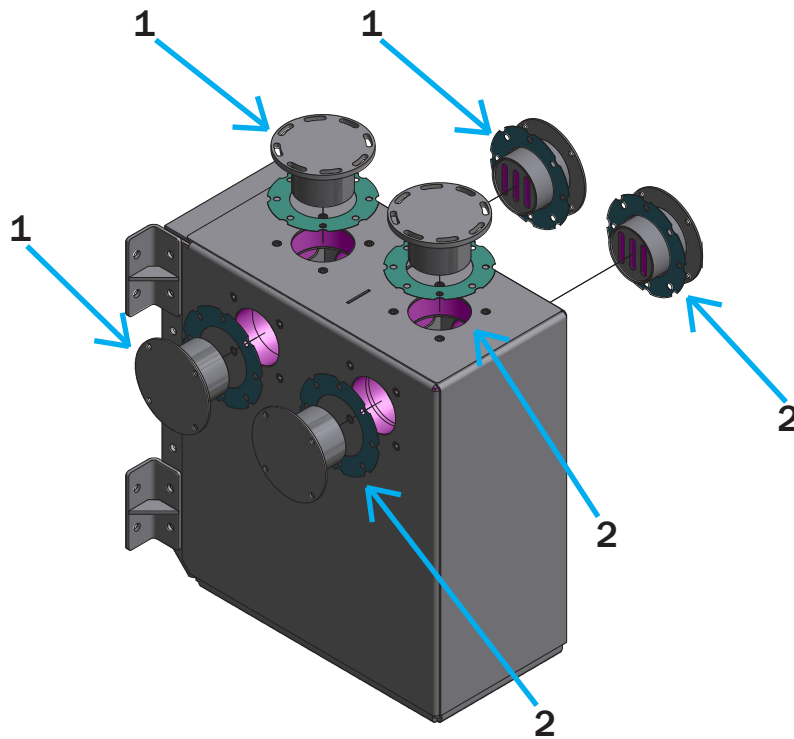

## Installation Instructions Ultra Silencer

The silencer can be mounted in a vertical or horizontal orientation.

The silencer is equipped with three ports on each side allowing multiple plumbing options

The Ultra Silencer has three inlets and three outlets; marked 1 and 2 on the diagram above. You must use one port from group 1 and one port from group 2 to properly plumb your silencer.

You can use either group as inlet and/or outlet as long as you only use one port from each group. You cannot use two ports from the same group for inlet and exhaust.