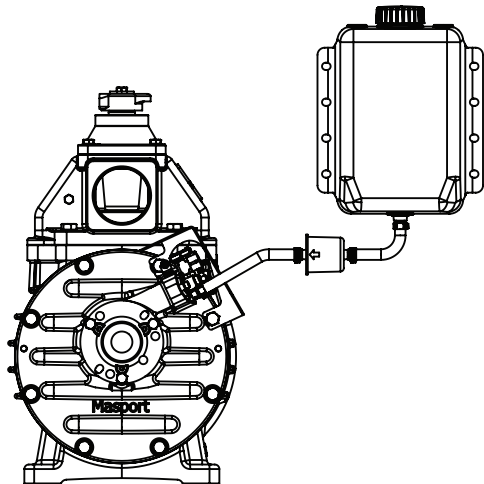

## Mounting Instructions

The oil reservoir tank must be mounted higher than the oil feed connection on the pump to ensure that oil will be fed by gravity to the oil pump.

## Exploded View

No.	Description	Code	Qty
1	Lubricator Tank	36001	1
2	Hose Clamp	24310	4
3	Hose 1/4"	24299	1
4	Inline Oil Filter	26006	1