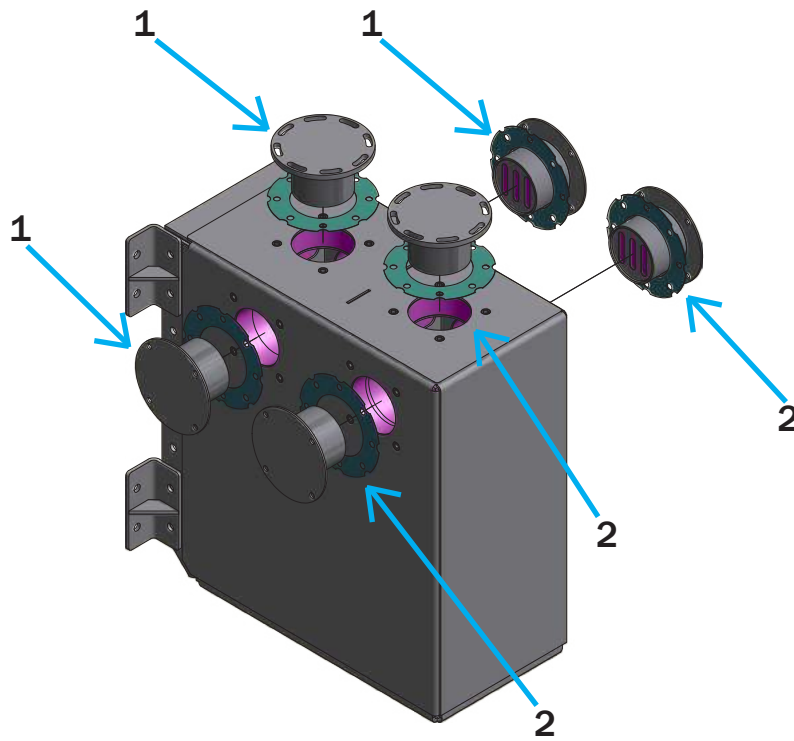

NVE

Challenger Series

VACUUM PUMPS & BLOWERS

Installation Instructions Ultra Silencer

The silencer can be mounted in a vertical or horizontal orientation.

The silencer is equipped with three ports on each side allowing multiple plumbing options

The Ultra Silencer has three inlets and three outlets; marked 1 and 2 on the diagram above. You must use one port from group 1 and one port from group 2 to properly plumb your silencer.

You can use either group as inlet and/or outlet as long as you only use one port from each group. You cannot use two ports from the same group for inlet and exhaust.