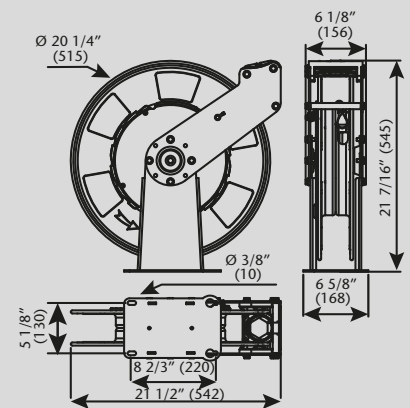

50' MAXIMUM HOSE CAPACITY

Full metal Heavy-Duty double pedestal hose reels, with hose capacity up to 50' x 1/2" hose.

### MOUNTING

- Floor.
- Wall.
- Ceiling.
- Tank.

Dimensions Inches (mm)

- Very tough construction able to stand regular use and abuse in Intensive Duty applications.
- Fatigue resistant steel spring for years of durable performance and even load when pulling and recoiling the hose.
- Fully ported shaft and swivel.
- Spool mounted on two permanently lubricated and sealed ball bearings to reduce torque load on spring for smooth retraction and longer life.
- Large latching area for easier operation.
- Hose guide arm can be placed in different positions to accommodate any method of mounting.
- Narrow footprint allows mounting more reels on the same surface.
- Hose reels with hose include 30" inlet hose.

Hose reels are delivered in ceiling mount position.

HOSE REEL PART No.	HOSE LENGTH	HOSE I.D.	OUTLET THREAD	MAX. WORKING PRESSURE	NET WEIGHT	REEL ONLY WITH SWIVEL PART No.
<b>LOW PRESSURE - AIR, WATER</b>						
<b>504 151</b>	50'	3/8"	3/8" NPTM	300 psi	49.5 lb	<b>504 159</b>
<b>504 152</b>	50'	3/8"	1/4" NPTM	300 psi	49.5 lb	<b>504 159</b>
<b>504 150</b>	50'	1/2"	1/2" NPTM	300 psi	52.8 lb	<b>504 159</b>
<b>MEDIUM PRESSURE OILS, FLUIDS</b>						
<b>504 251</b>	40'	1/2"	1/2" NPTM	2000 psi	55.0 lb	<b>504 259</b>
<b>504 250</b>	50'	1/2"	1/2" NPTM	2000 psi	57.3 lb	<b>504 259</b>
<b>HIGH PRESSURE GREASE</b>						
<b>504 350</b>	50'	1/4"	1/4" NPTM	5,000 psi	58.4 lb	<b>504 359</b>
<b>504 351</b>	50'	3/8"	1/4" NPTM	4,000 psi	60.6 lb	<b>504 359</b>

Reel includes inlet swivel.

Reel with hose includes hose stop and 30" inlet hose.

**MANUAL FOR ALL 504 SERIES HOSE REELS: 850 838**