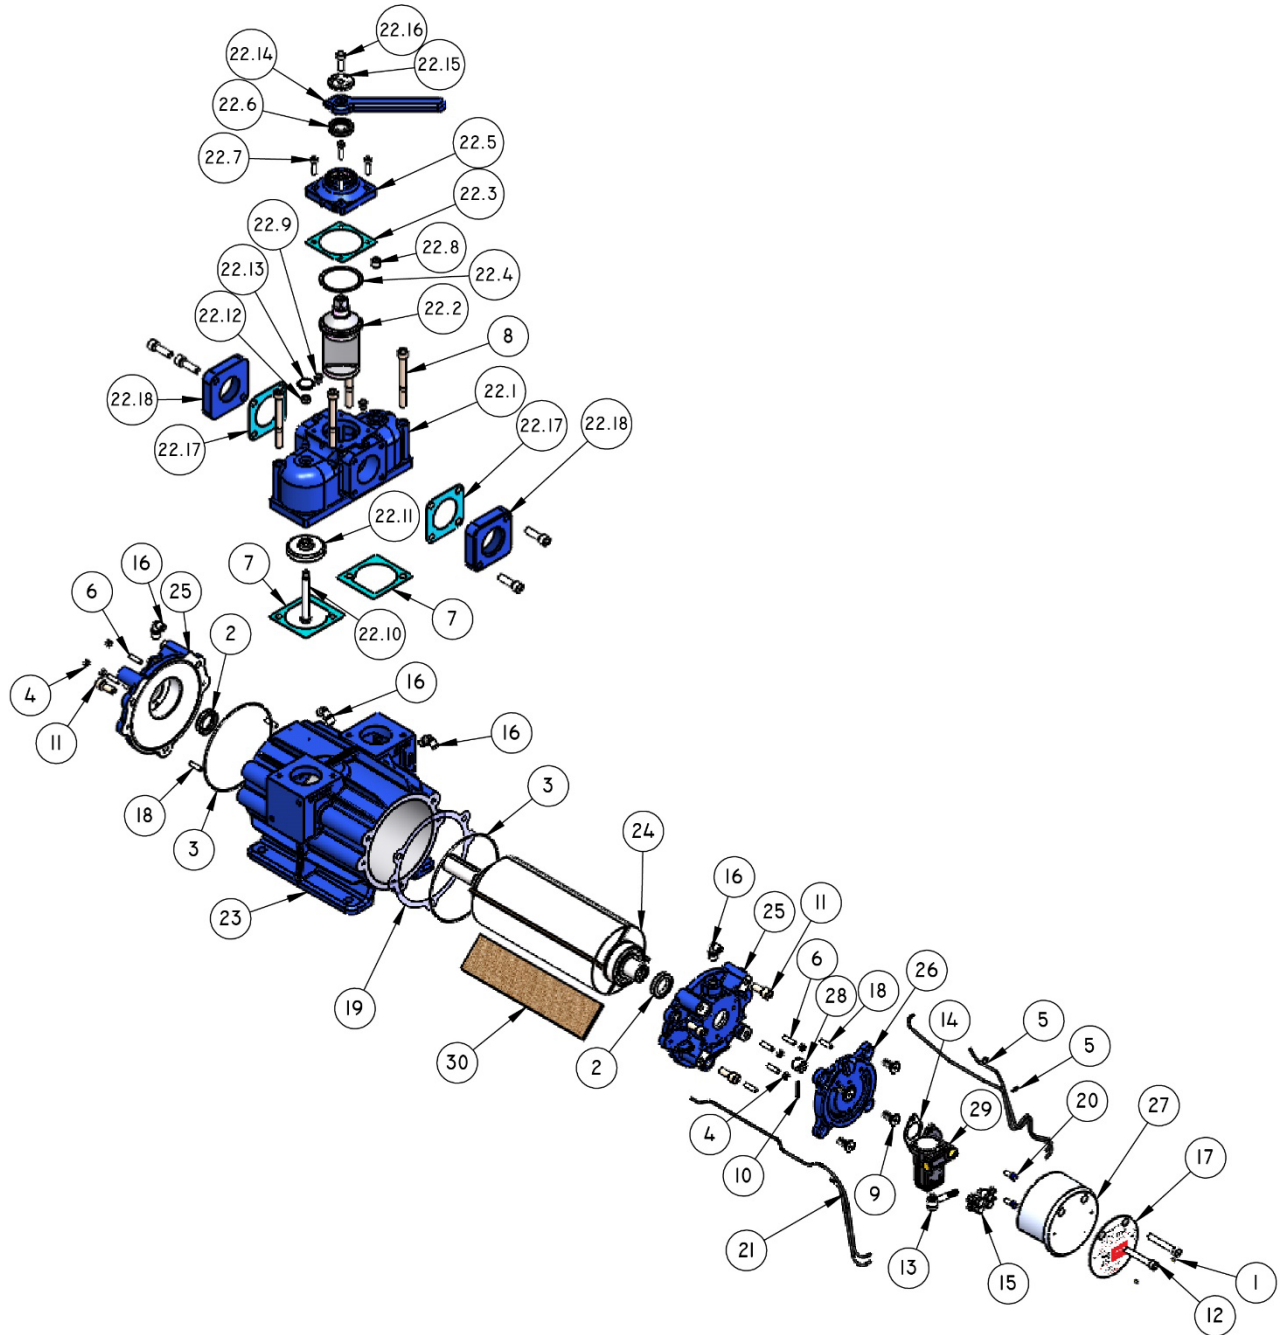

Exploded Views

HD4V:

Item	Code	Description	Qty	Item	Code	Description	Qty
1	500806	Rivet - 2.5 X 6	2	22.4	568565	Wave Washer	1
2	501676	Seal - 50 x 42 x 8	2	22.5	968564	Valve Cap	1
3	501681	O-Ring - I55 x 1.8	2	22.6	501578	Seal - 25 x 40 x 8	1
4	501682	Nut - M6	6	22.7	11049	Bolt - M6 x 25	4
5	505054	Cable Tie	2	22.8	505416	Plug - 1/4"	1
6	504274	Grub Screw - M6 x 25	6	22.9	568892	Rubber Plug	2
7	568066	Gasket - Valve	2	22.10	568545	Shoulder Bolt	1
8	568249	Bolt - M10 x 100	4	22.11	968555	Non-Return Valve	1
9	569476	Bolt - 5/8 x 5/4	4	22.12	504278	Nut - M8	1
10	569477	Roll Pin - 4 x 28	1	22.13	504288	Plug	1
11	569558	Bolt - M10 x 25	6	22.14	668055	Valve Handle	1
12	569849	Bolt - M8 x 60	2	22.15	569724	Indicator Washer	1
13	569859	Oil Pump Supply Fitting	1	22.16	11065	Bolt - M8 x 25	1
14	569926	Shim - Oil Pump	*	22.17	56202	Gasket - Flange"	2
15	569946	Oil Pump Fitting	4	22.18	968159	Flange - 1 1/2"	2
16	569949	Oil Line Fitting	4	22.19	501966	Bolt - M10 x 55	4
17	569964	Pump Model Tag	1	23	969204	Cylinder	1
18	575111	Dowel Pin - 6 x 24	4	24	969469	Rotor Assembly	1
19	575248	Shim - End Cover .001"	*	25	969761	End Cover	2
20	577711	Bolt - M6 x 16	2	26	969766	Oil Pump Mount	1
21	600295	Oil Line	4	27	969767	Oil Pump Cap	1
22.1	968559	Valve Body	1	28	969829	Oil Pump Coupler	1
22.2	968562	Spool	1	29	969874	Oil Pump	1
22.3	568063	Gasket - Valve Cap	1	30	975393	Vane Pack	1

Notes: * Quantities Vary